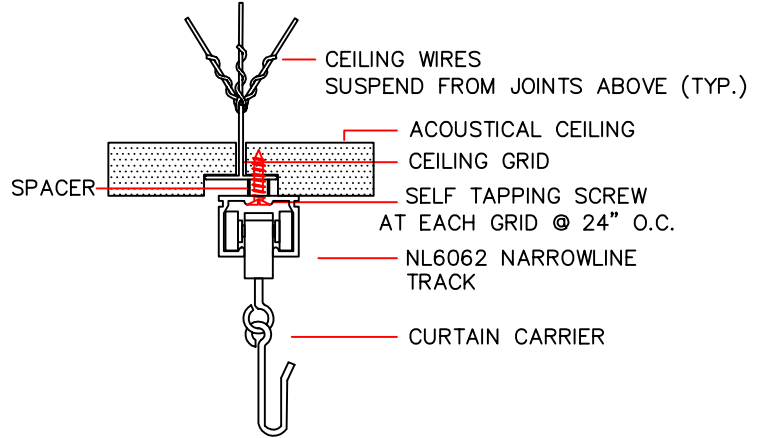

NL6062 NARROWLINE TRACK INSTALLATION DETAILS

SURFACE MOUNTED TRACK

ACOUSTICAL CEILING TILES

FLAT TILE CEILING

REGULAR TILE CEILING

HAT CHANNEL OR WOOD BLOCKING

WOOD BLOCKING

HAT CHANNEL

SUSPENDED MOUNTED TRACK

SHEET ROCK CEILING

STANDARD SUSPENDED

NL6062 NARROWLINE TRACK INSTALLATION DETAILS

SURFACE MOUNTED TRACK

WOOD BLOCKING FOR HARD CEILING