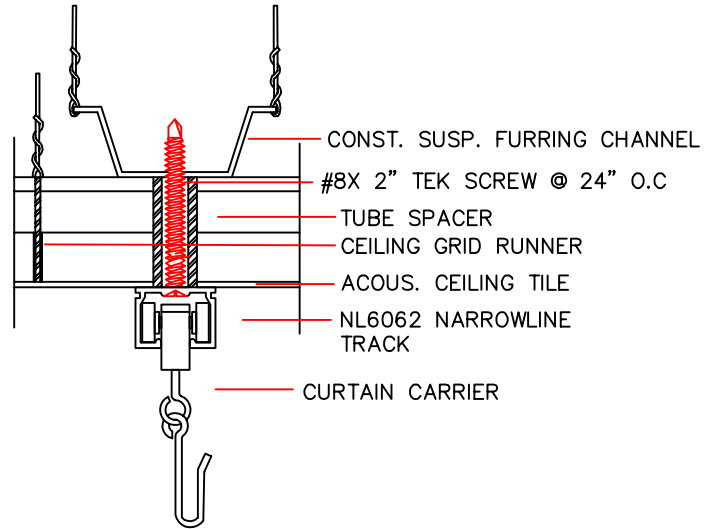

NL6062 NARROWLINE TRACK INSTALLATION DETAILS

SURFACE MOUNTED TRACK

ACOUSTICAL CEILING TILES

FLAT TILE CEILING

REGULAR TILE CEILING

HAT CHANNEL OR WOOD BLOCKING

WOOD BLOCKING

HAT CHANNEL

SUSPENDED MOUNTED TRACK

SHEET ROCK CEILING

STANDARD SUSPENDED

NL6062 NARROWLINE TRACK INSTALLATION DETAILS

SURFACE MOUNTED TRACK

WOOD BLOCKING FOR HARD CEILING