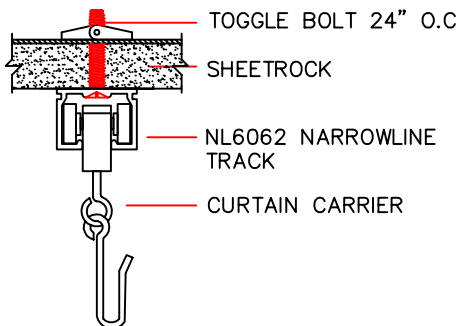

NL6062 NARROWLINE TRACK INSTALLATION DETAILS

SURFACE MOUNTED TRACK

ACOUSTICAL CEILING TILES

FLAT TILE CEILING

REGULAR TILE CEILING

HAT CHANNEL OR WOOD BLOCKING

WOOD BLOCKING

HAT CHANNEL

SUSPENDED MOUNTED TRACK

SHEET ROCK CEILING

STANDARD SUSPENDED

NL6062 NARROWLINE TRACK INSTALLATION DETAILS

SURFACE MOUNTED TRACK

WOOD BLOCKING FOR HARD CEILING