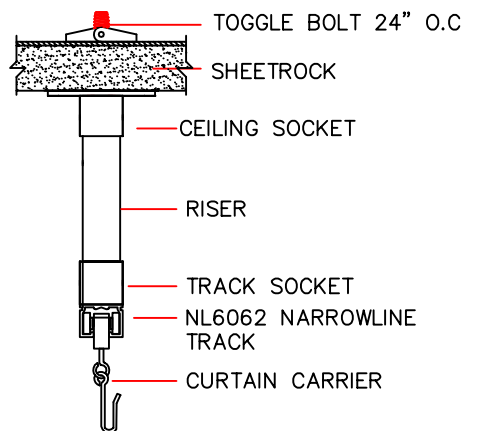

NL6062 NARROWLINE TRACK INSTALLATION DETAILS

SURFACE MOUNTED TRACK

ACOUSTICAL CEILING TILES

FLAT TILE CEILING

REGULAR TILE CEILING

HAT CHANNEL OR WOOD BLOCKING

WOOD BLOCKING

HAT CHANNEL

SUSPENDED MOUNTED TRACK

SHEET ROCK CEILING

STANDARD SUSPENDED

NL6062 NARROWLINE TRACK INSTALLATION DETAILS

SURFACE MOUNTED TRACK

WOOD BLOCKING FOR HARD CEILING