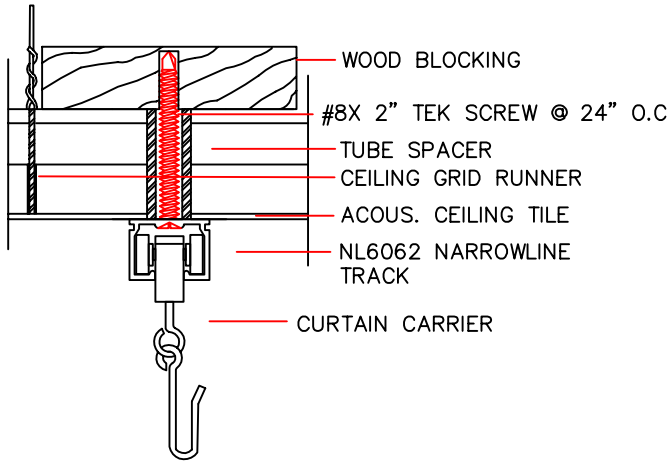

NL6062 NARROWLINE TRACK INSTALLATION DETAILS

SURFACE MOUNTED TRACK

ACOUSTICAL CEILING TILES

FLAT TILE CEILING

REGULAR TILE CEILING

HAT CHANNEL OR WOOD BLOCKING

WOOD BLOCKING

HAT CHANNEL

SUSPENDED MOUNTED TRACK

SHEET ROCK CEILING

STANDARD SUSPENDED

NL6062 NARROWLINE TRACK INSTALLATION DETAILS

SURFACE MOUNTED TRACK

WOOD BLOCKING FOR HARD CEILING