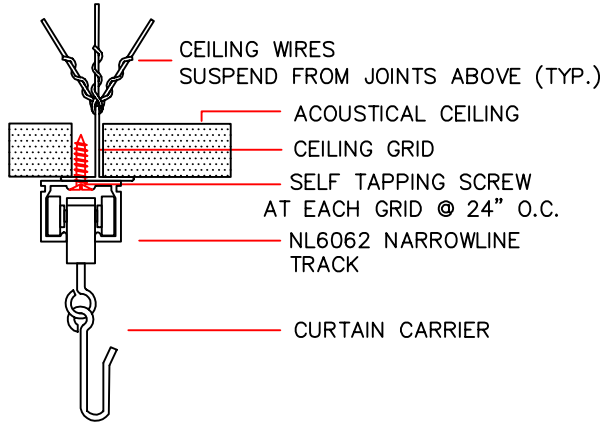

NL6062 NARROWLINE TRACK INSTALLATION DETAILS

SURFACE MOUNTED TRACK

ACOUSTICAL CEILING TILES

FLAT TILE CEILING

REGULAR TILE CEILING

HAT CHANNEL OR WOOD BLOCKING

WOOD BLOCKING

HAT CHANNEL

SUSPENDED MOUNTED TRACK

SHEET ROCK CEILING

STANDARD SUSPENDED

NL6062 NARROWLINE TRACK INSTALLATION DETAILS

SURFACE MOUNTED TRACK

WOOD BLOCKING FOR HARD CEILING