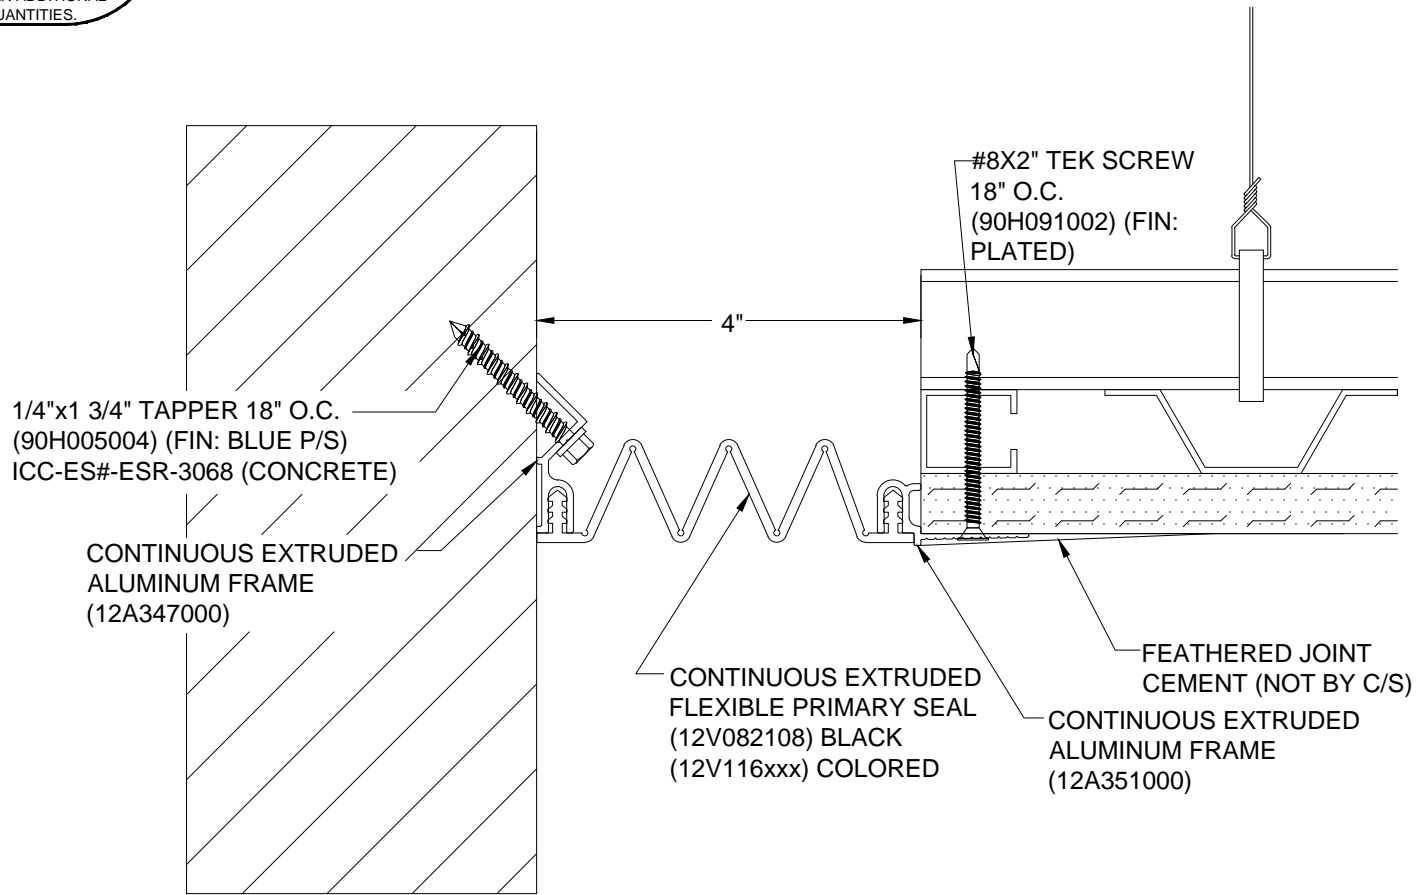

AVAILABLE COLORS:

108 BLACK	270 GREIGE
136 GRAY	232 WHITE

CUSTOM COLORS ARE AVAILABLE AT AN ADDITIONAL CHARGE, SUBJECT TO MINIMUM QUANTITIES.

Model: FWSC-400

CS **Construction Specialties**
www.c-sgroup.com

6696 Route 405 Highway, Muncy, PA 17756
Phone: (800) 233-8493 / Fax: (570) 546-8022

895 Lakefront Promenade, Mississauga, Ontario L5E 2C2 Canada
Phone: (888) 895-8955 / Fax: (905) 274-6241

DISCLAIMER:

PROJECT:	SCALE: 1:2
CUSTOMER:	DATE:
LOCATION:	JOB NO.:
DRAWN BY:	SHEET NO.: