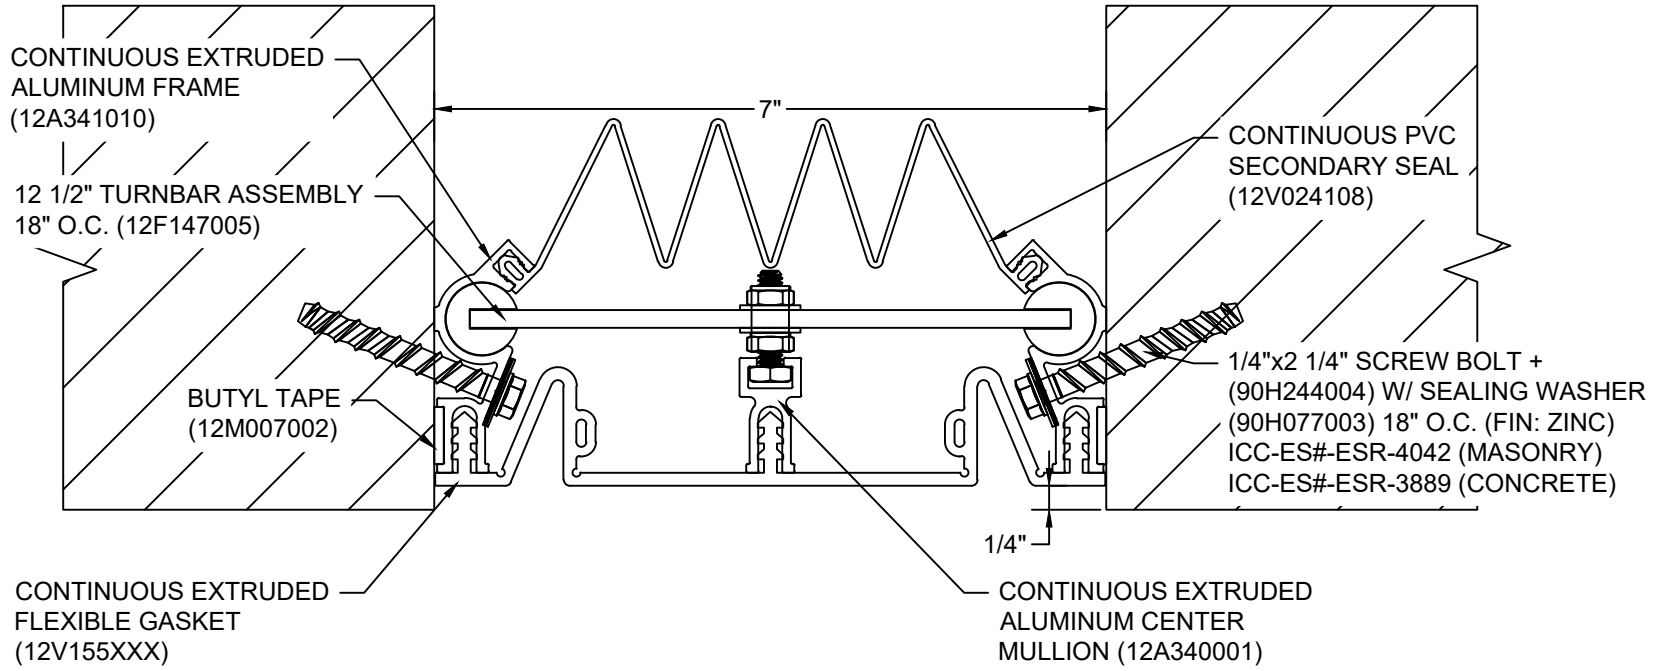

Model: SF-700

Construction Specialties
www.c-sgroup.com
6696 Route 405 Highway, Muncy, PA 17756
Phone: (800) 233-8493 / Fax: (570) 546-8022

895 Lakefront Promenade, Mississauga, Ontario L5E 2C2 Canada
Phone: (888) 895-8955 / Fax: (905) 274-6241

© Copyright 2016 Construction Specialties, Inc.

PROJECT:	SCALE: NTS
CUSTOMER:	DATE:
LOCATION:	JOB NO.:
DRAWN BY:	SHEET NO.: