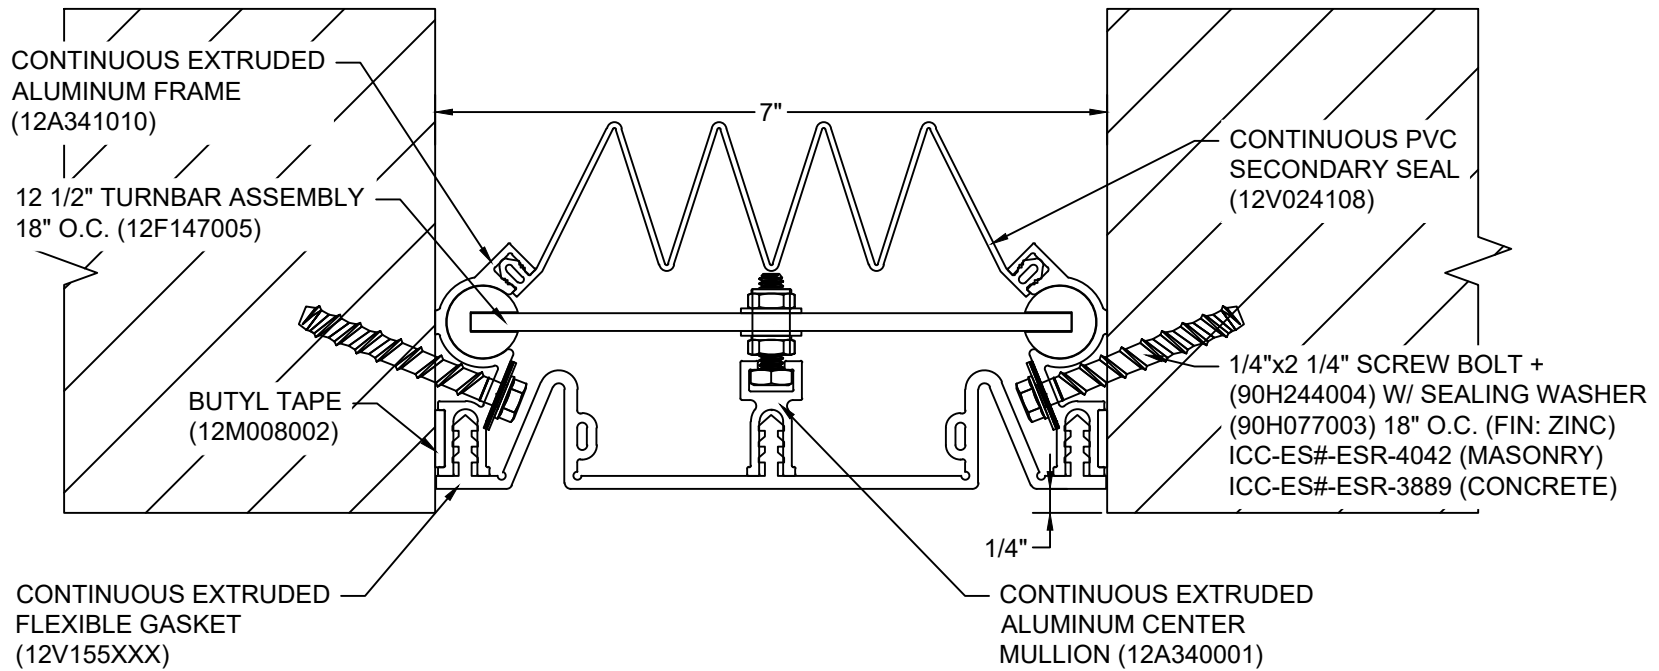

Model: SF-700

Construction Specialties®
www.c-sgroup.com
6696 Route 405 Highway, Muncy, PA 17756
Phone: (800) 233-8493 / Fax: (570) 546-8022
895 Lakefront Promenade, Mississauga, Ontario L5E 2C2 Canada
Phone: (888) 895-8955 / Fax: (905) 274-6241

© Copyright 2018 Construction Specialties, Inc.

PROJECT:	SCALE: NTS
CUSTOMER:	DATE:
LOCATION:	JOB NO.:
DRAWN BY:	SHEET NO.: