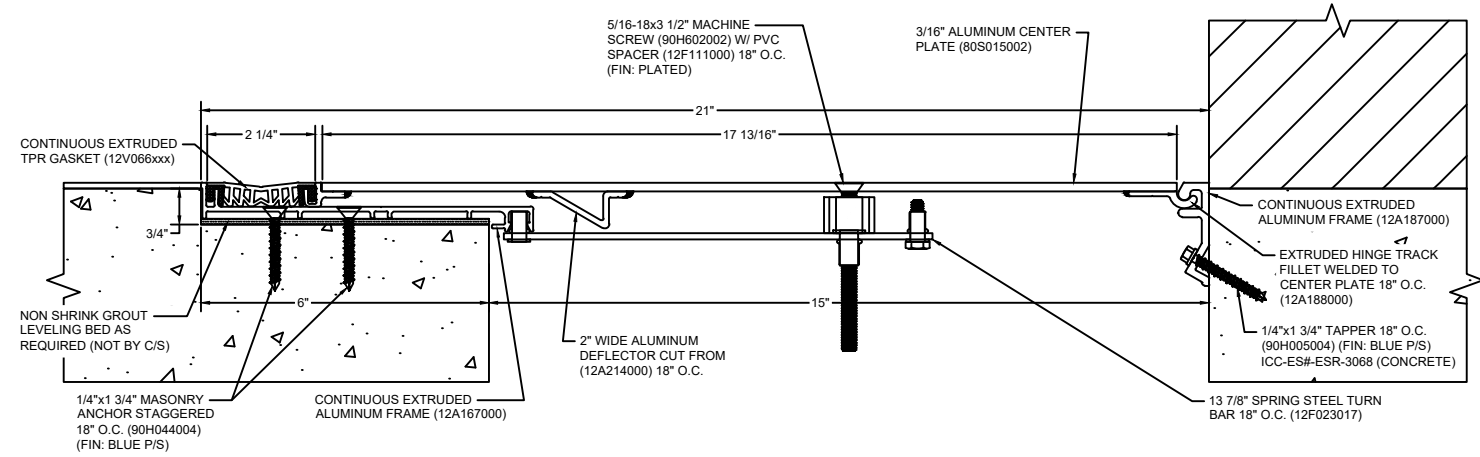

Model: SGPW-1500

Construction Specialties®
www.c-sgroup.com
6696 Route 405 Highway, Muncy, PA 17756
Phone: (800) 233-8493 / Fax: (570) 546-8022
895 Lakefront Promenade, Mississauga, Ontario L5E 2C2 Canada
Phone: (888) 895-8955 / Fax: (905) 274-6241

© Copyright 2018 Construction Specialties, Inc.

PROJECT:	SCALE: NTS
CUSTOMER:	DATE:
LOCATION:	JOB NO.:
DRAWN BY:	SHEET NO.: