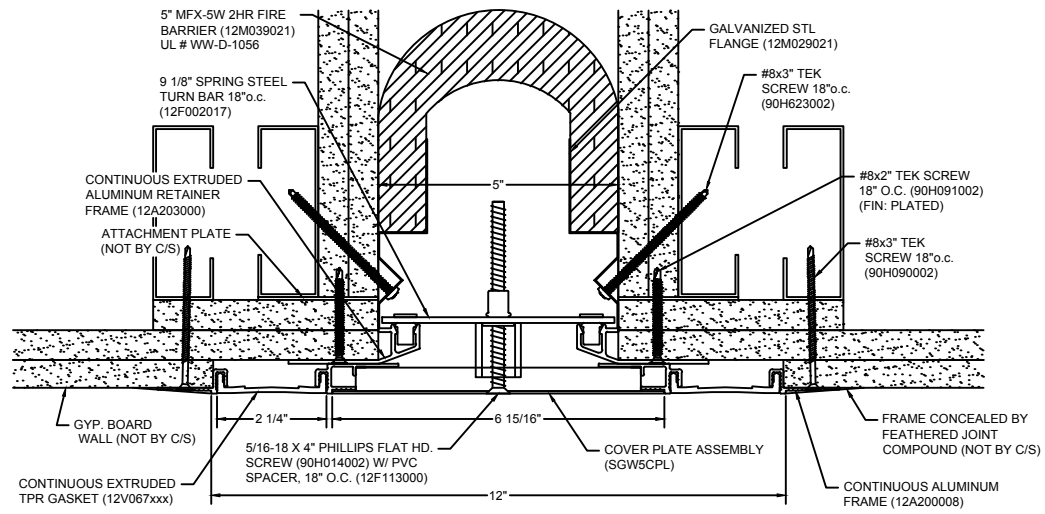

108 BLACK	232 WHITE	AVAILABLE COLORS:	270 GREIGE	136 GRAY
		*** CUSTOM COLORS ARE AVAILABLE AT AN ADDITIONAL CHARGE, SUBJECT TO MINIMUM QUANTITIES. ***		

Model: SGW-500 W/ FB

CS Construction Specialties
www.c-sgroup.com
 6696 Route 405 Highway, Muncy, PA 17756
 Phone: (800) 233-8493 / Fax: (570) 546-8022