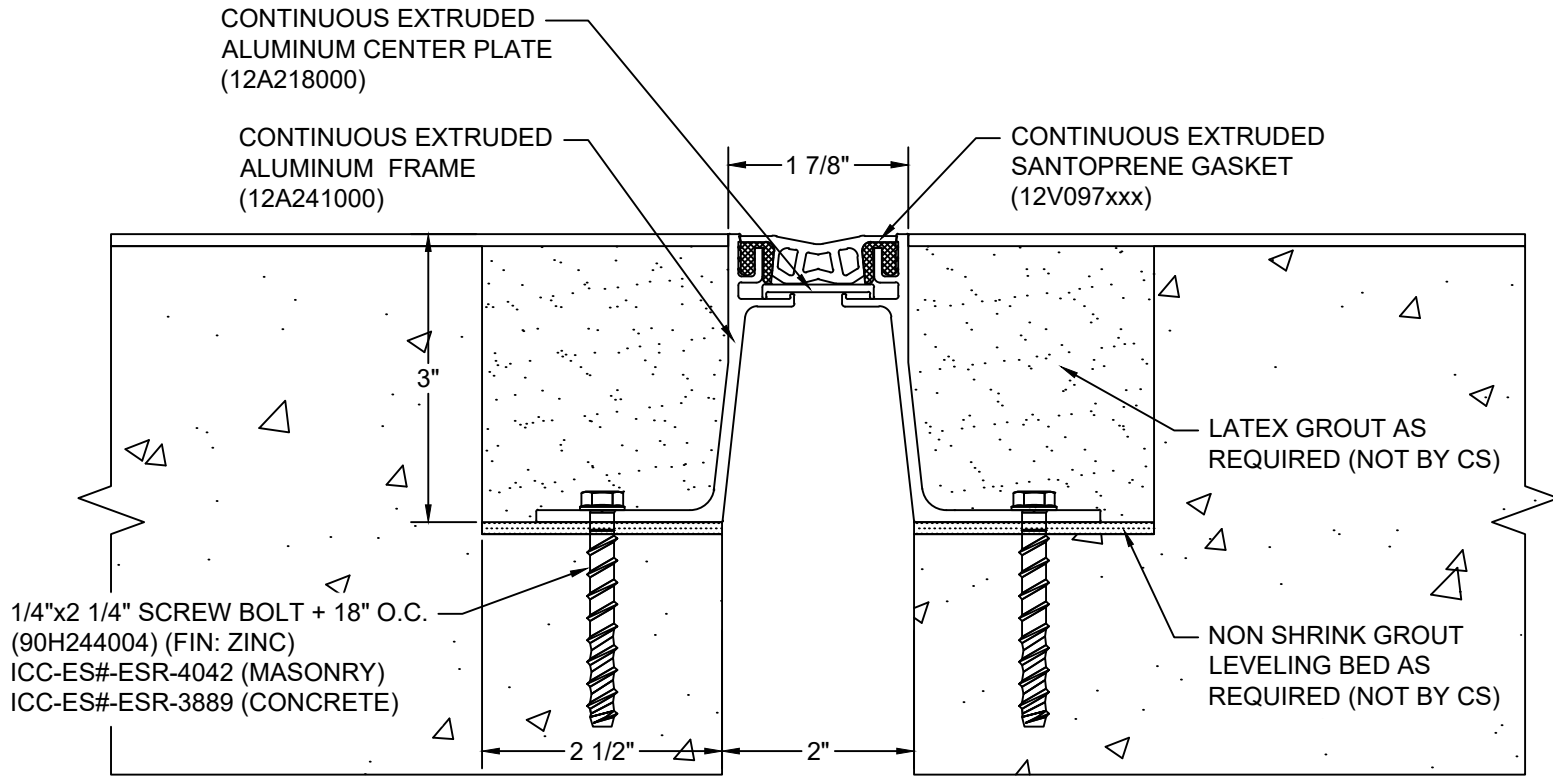

Model: GFT-200X3

Construction Specialties
www.c-sgroup.com

6696 Route 405 Highway, Muncy, PA 17756
Phone: (800) 233-8493 / Fax: (570) 546-8022

895 Lakefront Promenade, Mississauga, Ontario L5E 2C2 Canada
Phone: (888) 895-8955 / Fax: (905) 274-6241

© Copyright 2016 Construction Specialties, Inc.

PROJECT:	SCALE: NTS
CUSTOMER:	DATE:
LOCATION:	JOB NO.:
DRAWN BY:	SHEET NO.: