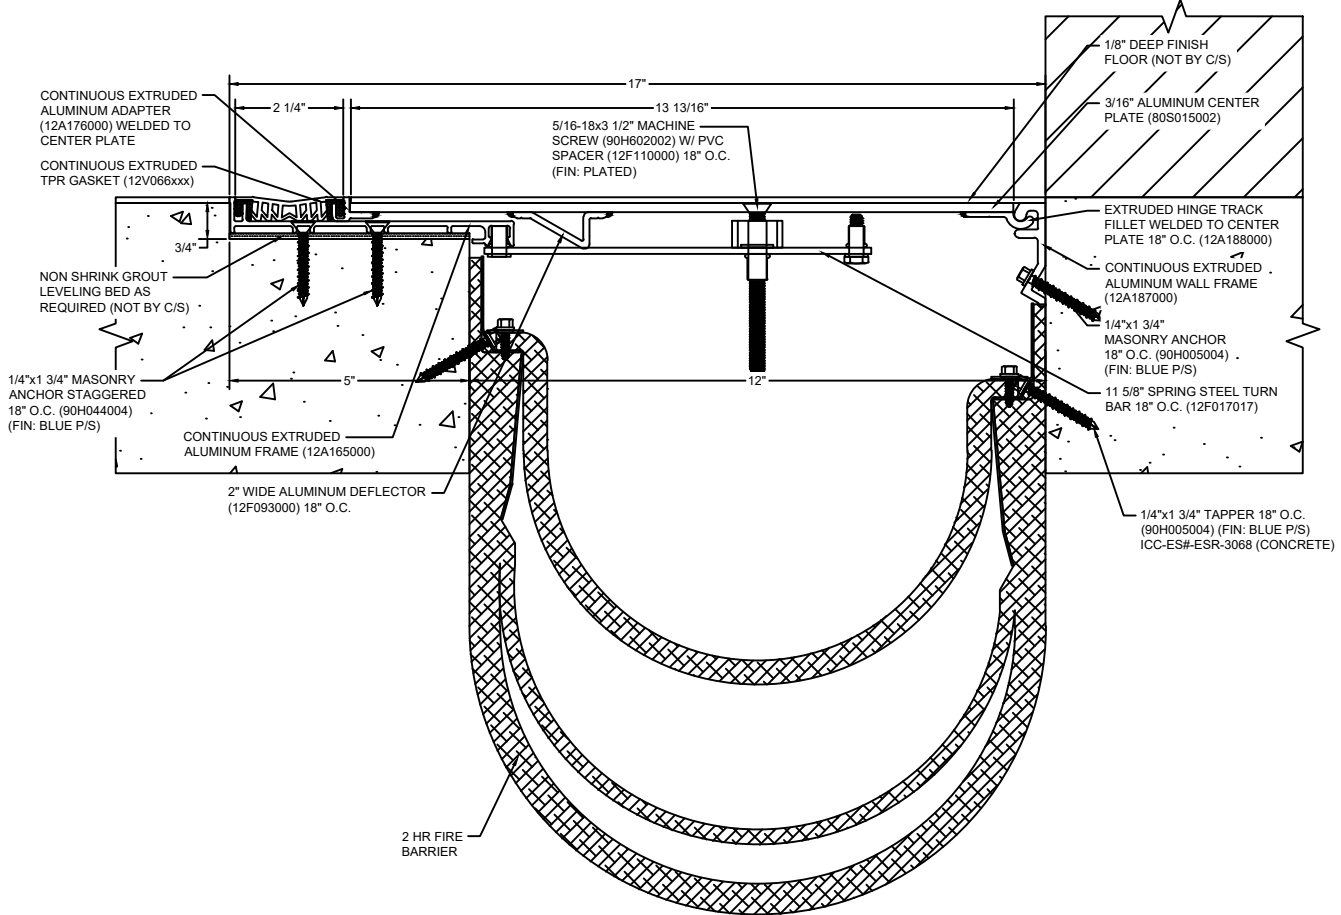

Model: SGRW-1200 W/ FB

Construction Specialties® www.c-sgroup.com 6696 Route 405 Highway, Muncy, PA 17756 Phone: (800) 233-8493 / Fax: (570) 546-8022 895 Lakefront Promenade, Mississauga, Ontario L5E 2C2 Canada Phone: (888) 895-8955 / Fax: (905) 274-6241	© Copyright 2018 Construction Specialties, Inc.	PROJECT:	SCALE: NTS
		CUSTOMER:	DATE:
		LOCATION:	JOB NO.:
		DRAWN BY:	SHEET NO.: