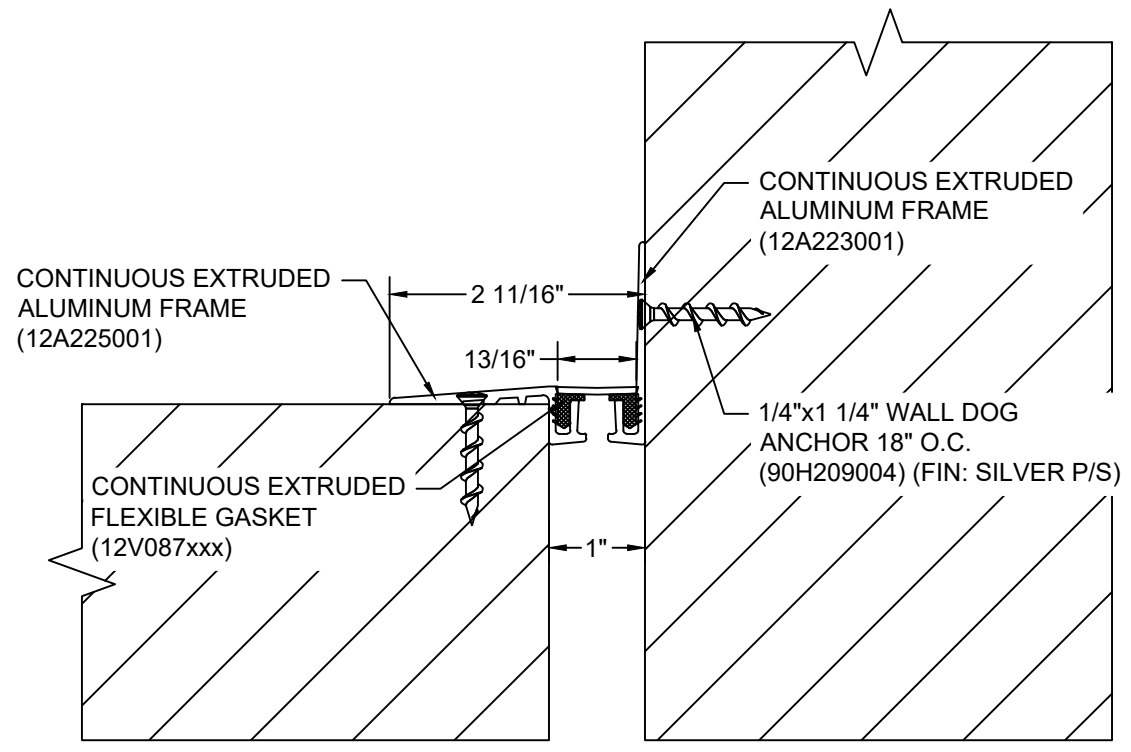

Model: GFSW-100WL

Construction Specialties
www.c-sgroup.com
6696 Route 405 Highway, Muncy, PA 17756
Phone: (800) 233-8493 / Fax: (570) 546-8022

895 Lakefront Promenade, Mississauga, Ontario L5E 2C2 Canada
Phone: (888) 895-8955 / Fax: (905) 274-6241

© Copyright 2016 Construction Specialties, Inc.

PROJECT:	SCALE: NTS
CUSTOMER:	DATE:
LOCATION:	JOB NO.:
DRAWN BY:	SHEET NO.: