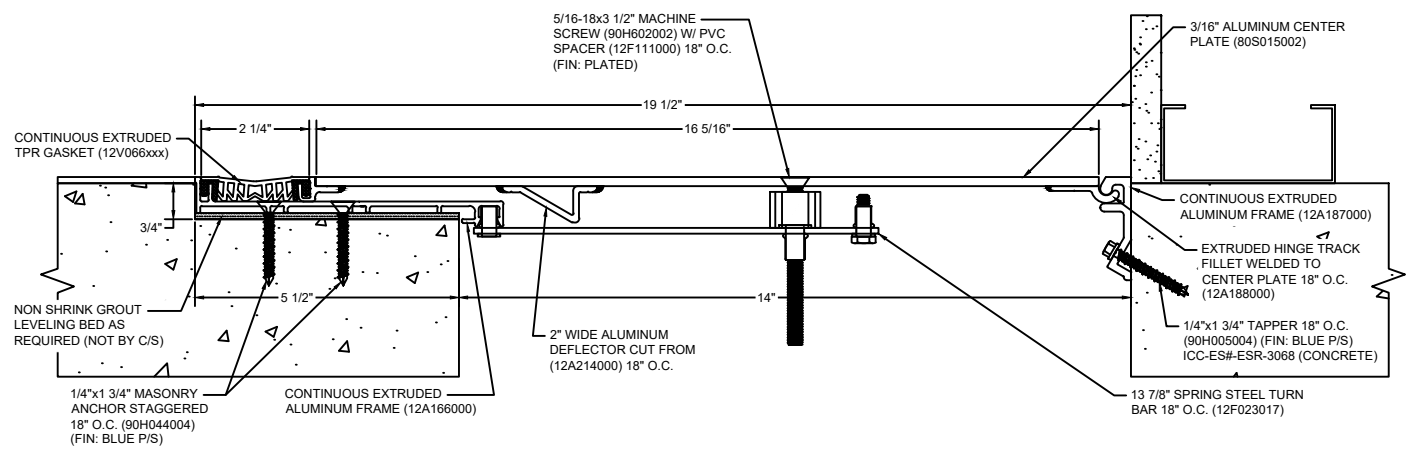

Model: SGPW-1400

CS Construction Specialties®
www.c-sgroup.com
6696 Route 405 Highway, Muncy, PA 17756
Phone: (800) 233-8493 / Fax: (570) 546-8022

895 Lakefront Promenade, Mississauga, Ontario L5E 2C2 Canada
Phone: (888) 895-8955 / Fax: (905) 274-6241

© Copyright 2018 Construction Specialties, Inc.

PROJECT:	SCALE: NTS
CUSTOMER:	DATE:
LOCATION:	JOB NO.:
DRAWN BY:	SHEET NO.: