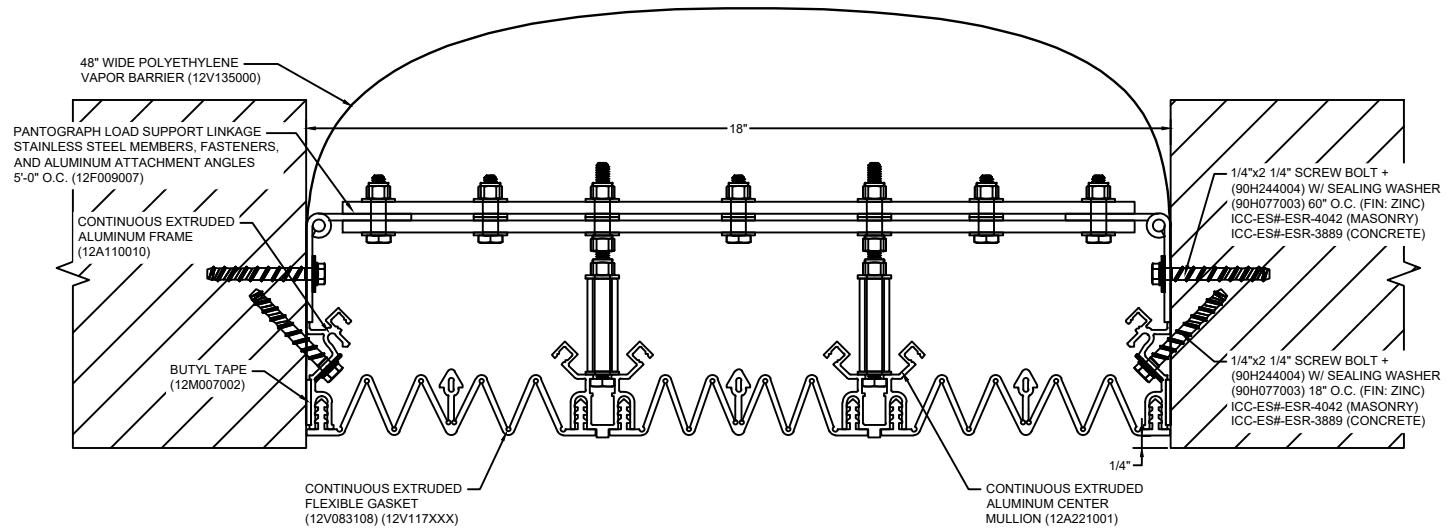

Model: SC-1800

CS Construction Specialties®
www.c-sgroup.com
6696 Route 405 Highway, Muncy, PA 17756
Phone: (800) 233-8493 / Fax: (570) 546-8022
895 Lakefront Promenade, Mississauga, Ontario L5E 2C2 Canada
Phone: (888) 895-8955 / Fax: (905) 274-6241

© Copyright 2018 Construction Specialties, Inc.

PROJECT:	SCALE: NTS
CUSTOMER:	DATE:
LOCATION:	JOB NO.:
DRAWN BY:	SHEET NO.: