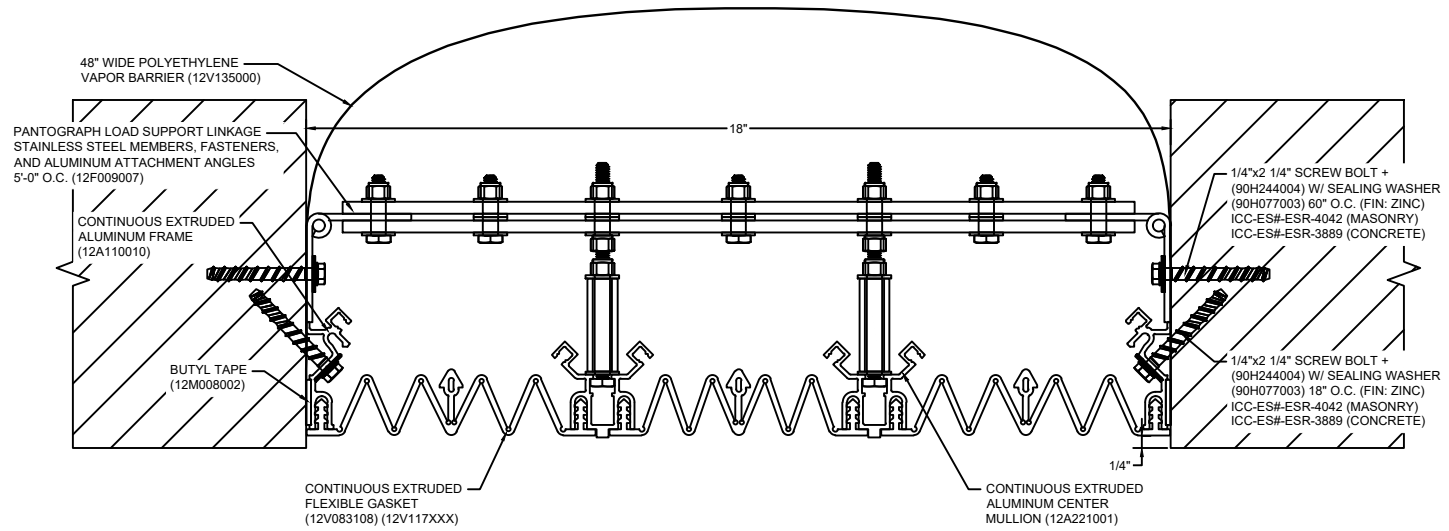

Model: SC-1800

CS Construction Specialties®
www.c-sgroup.com
6696 Route 405 Highway, Muncy, PA 17756
Phone: (800) 233-8493 / Fax: (570) 546-8022
895 Lakefront Promenade, Mississauga, Ontario L5E 2C2 Canada
Phone: (888) 895-8955 / Fax: (905) 274-6241

© Copyright 2018 Construction Specialties, Inc.

PROJECT:	SCALE: NTS
CUSTOMER:	DATE:
LOCATION:	JOB NO.:
DRAWN BY:	SHEET NO.: