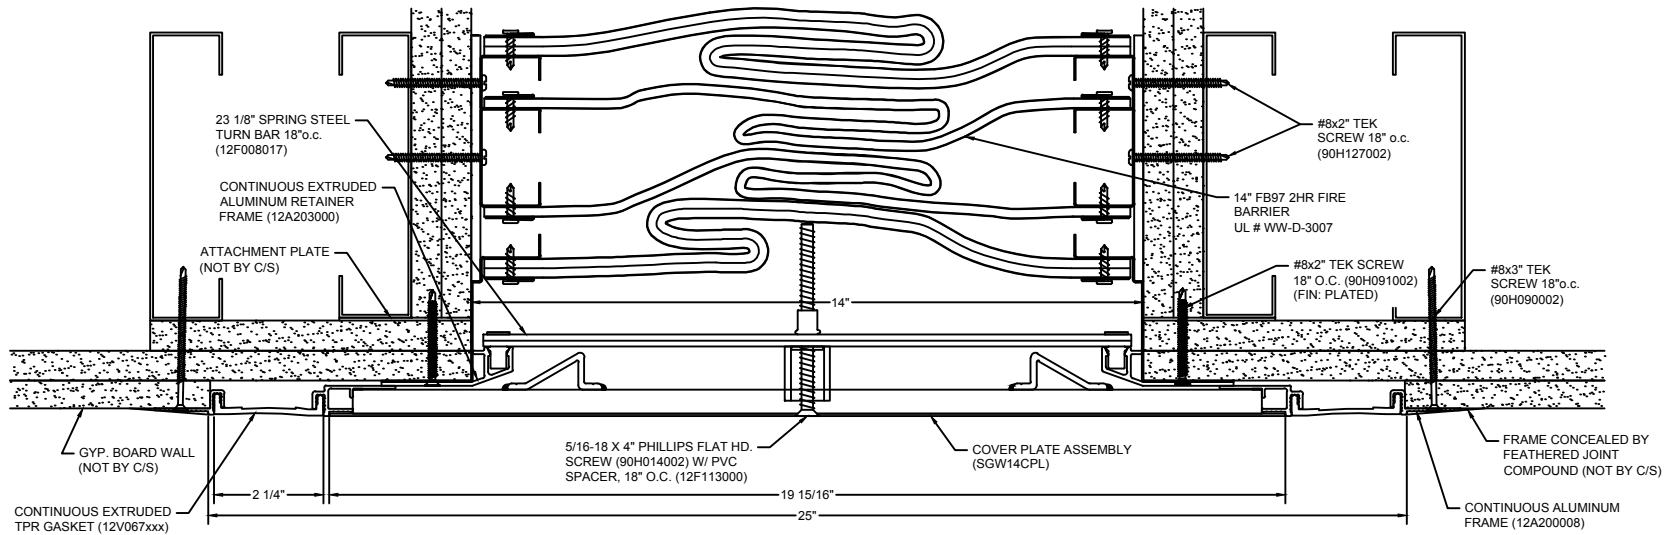

108 BLACK	232 WHITE	AVAILABLE COLORS:	270 GREIGE	136 GRAY
		*** CUSTOM COLORS ARE AVAILABLE AT AN ADDITIONAL CHARGE, SUBJECT TO MINIMUM QUANTITIES. ***		

Model: SGW-1400 W/ FB

 **Construction Specialties**[®]
www.c-sgroup.com
 6696 Route 405 Highway, Muncy, PA 17756
 Phone: (800) 233-8493 / Fax: (570) 546-8022
 895 Lakefront Promenade, Mississauga, Ontario L5E 2C2 Canada
 Phone: (888) 895-8955 / Fax: (905) 274-6241