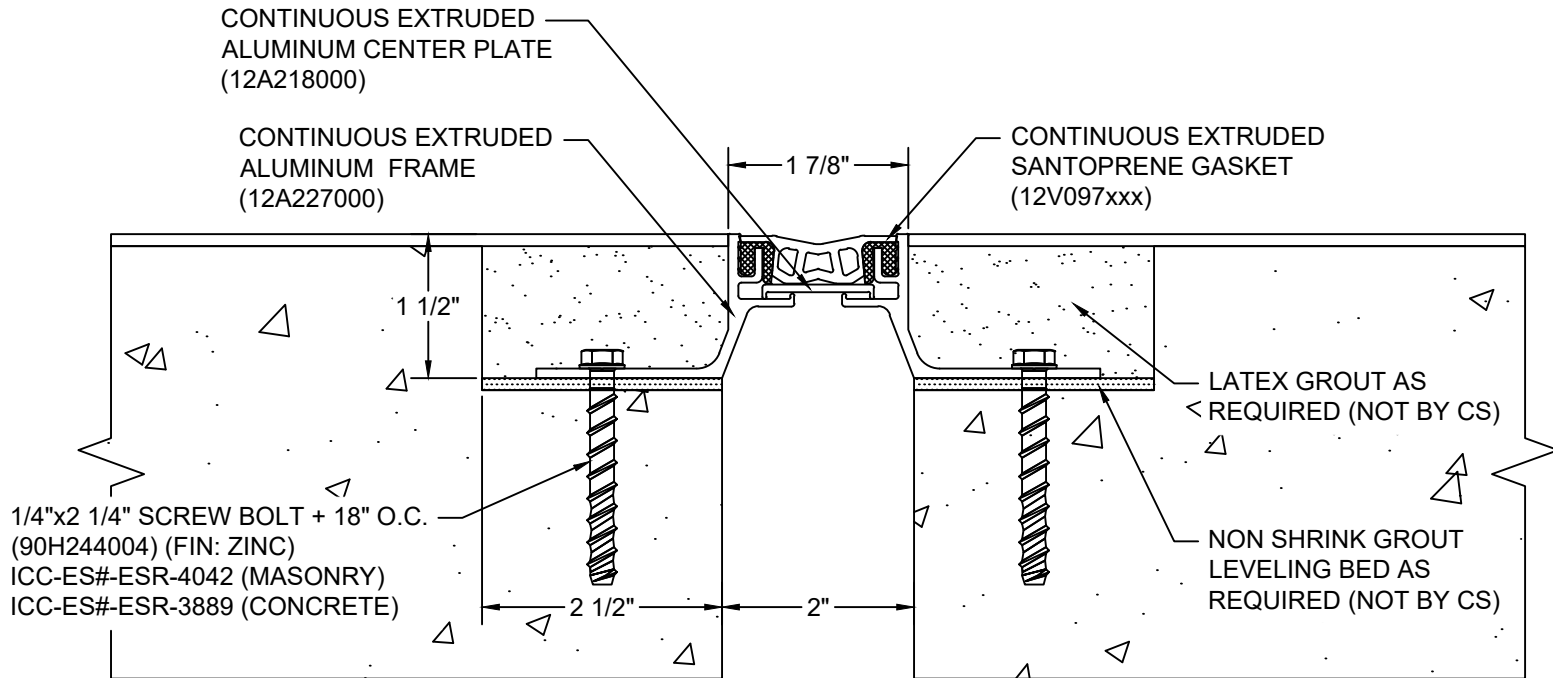

Model: GFT-200X1.5

Construction Specialties
www.c-sgroup.com
6696 Route 405 Highway, Muncy, PA 17756
Phone: (800) 233-8493 / Fax: (570) 546-8022
895 Lakefront Promenade, Mississauga, Ontario L5E 2C2 Canada
Phone: (888) 895-8955 / Fax: (905) 274-6241

© Copyright 2016 Construction Specialties, Inc.

PROJECT:	SCALE: NTS
CUSTOMER:	DATE:
LOCATION:	JOB NO.:
DRAWN BY:	SHEET NO.: