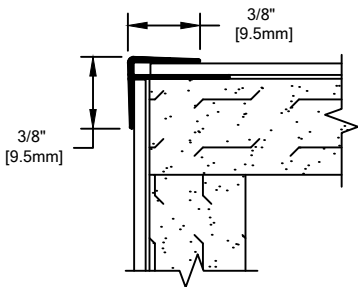

COLOR:
 COLOR TO BE SELECTED FROM ONE OF CS STANDARD COLORS. CHAMELEON™
 PATTERNS/COLORS ARE AVAILABLE ON SHEETS ONLY. TRIMS ARE ONLY
 AVAILABLE IN SOLID/BASE COLORS.

MATERIAL	QTY. REQ'D
48" X 96"	
48" X 120"	

NOTES:

- STANDARD SHEET SIZES ARE 48" X 96" OR 48" X 120".
- CHAMELEON PATTERN DIRECTION IS PARALLEL TO THE 96" OR 120" SIDE OF A STANDARD SHEET.
- ACROVYN TRIMS SUPPLIED IN 10'-0" LENGTHS.

VERTICAL JOINT TRIM
 (25N033xxx)

COLOR: _____
 QTY.: _____

OUTSIDE CORNER TRIM
 (25N032xxx)

COLOR: _____
 QTY.: _____

INSIDE CORNER TRIM
 (25N035xxx)

COLOR: _____
 QTY.: _____

**.060" ACROVYN WALL COVERING
 AT FULL HEIGHT
 WITH ACROVYN TRIMS**