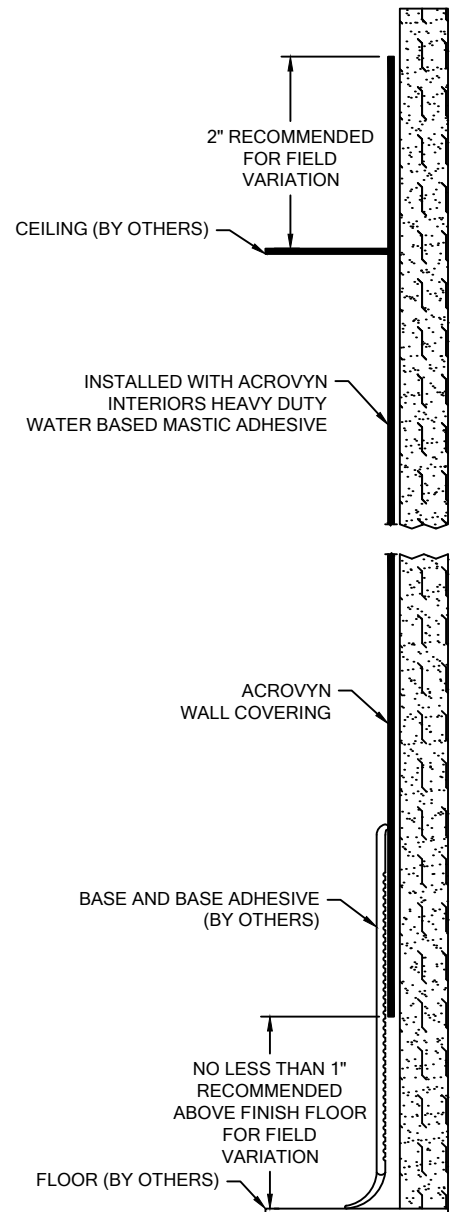

COLOR:
 COLOR TO BE SELECTED FROM ONE OF CS STANDARD COLORS. CHAMELEON™
 PATTERNS/COLORS ARE AVAILABLE ON SHEETS ONLY. TRIMS ARE ONLY
 AVAILABLE IN SOLID/BASE COLORS.

MATERIAL	QTY. REQ'D
48" X 96"	
48" X 120"	

NOTES:

- STANDARD SHEET SIZES ARE 48" X 96" OR 48" X 120".
- CHAMELEON PATTERN DIRECTION IS PARALLEL TO THE 96" OR 120" SIDE OF A STANDARD SHEET.
- ACROVYN TRIMS SUPPLIED IN 10'-0" LENGTHS.

VERTICAL JOINT TRIM
 (25N033xxx)

COLOR: _____
 QTY.: _____

OUTSIDE CORNER TRIM
 (25N032xxx)

COLOR: _____
 QTY.: _____

INSIDE CORNER TRIM
 (25N035xxx)

COLOR: _____
 QTY.: _____

**.060" ACROVYN WALL COVERING
 AT FULL HEIGHT
 WITH ACROVYN TRIMS**