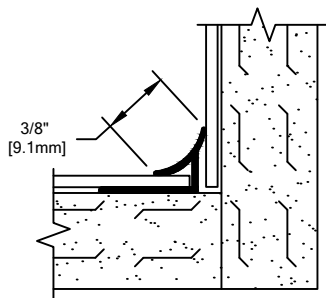

COLOR:
 COLOR TO BE SELECTED FROM ONE OF CS STANDARD COLORS. CHAMELEON™
 PATTERNS/COLORS ARE AVAILABLE ON SHEETS ONLY. TRIMS ARE ONLY
 AVAILABLE IN SOLID/BASE COLORS.

MATERIAL	QTY. REQ'D
48" X 96"	
48" X 120"	

NOTES:

- STANDARD SHEET SIZES ARE 48" X 96" OR 48" X 120".
- CHAMELEON PATTERN DIRECTION IS PARALLEL TO THE 96" OR 120" SIDE OF A STANDARD SHEET.
- ACROVYN TRIMS SUPPLIED IN 10'-0" LENGTHS.

VERTICAL JOINT TRIM
 (25N033xxx)

COLOR: _____
 QTY.: _____

OUTSIDE CORNER TRIM
 (25N032xxx)

COLOR: _____
 QTY.: _____

INSIDE CORNER TRIM
 (25N035xxx)

COLOR: _____
 QTY.: _____

**.060" ACROVYN WALL COVERING
 AT FULL HEIGHT
 WITH ACROVYN TRIMS**