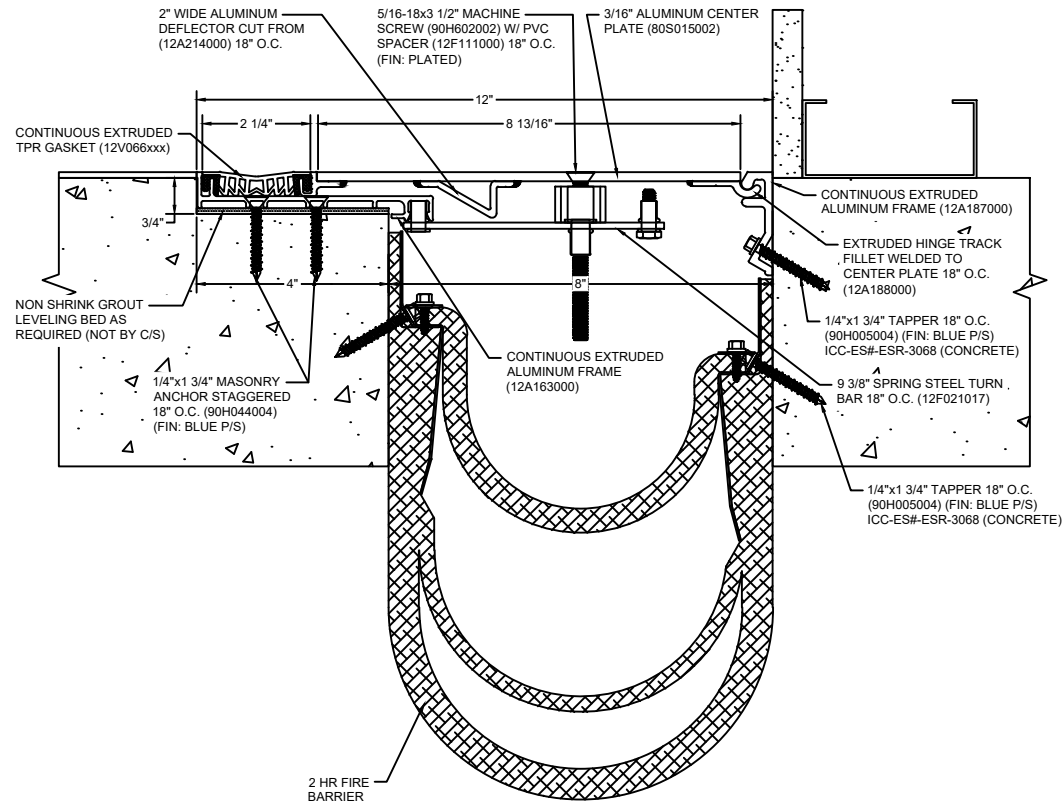

*** CUSTOM COLORS ARE AVAILABLE AT AN ADDITIONAL CHARGE, SUBJECT TO MINIMUM QUANTITIES. ***

Model: SGPW-800 W/ FB

CS Construction Specialties®
www.c-sgroup.com
 6696 Route 405 Highway, Muncy, PA 17756
 Phone: (800) 233-8493 / Fax: (570) 546-8022
 895 Lakefront Promenade, Mississauga, Ontario L5E 2C2 Canada
 Phone: (888) 895-8955 / Fax: (905) 274-6241