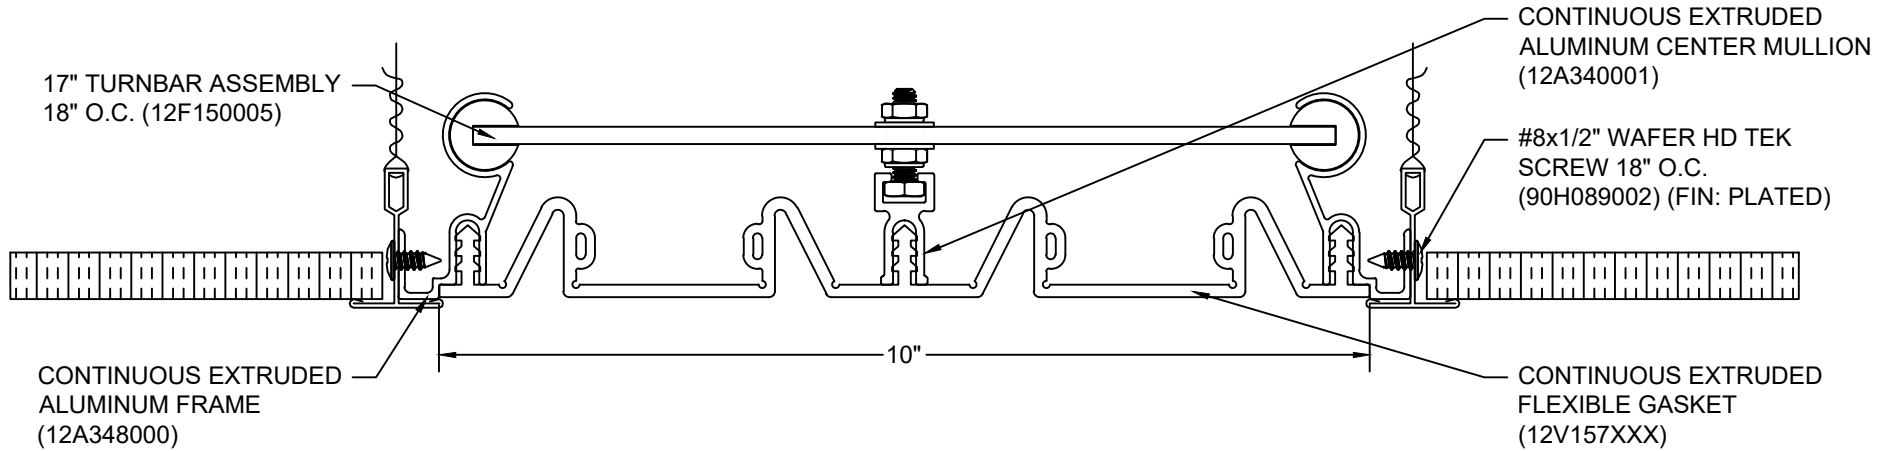

AVAILABLE COLORS:

108 BLACK	270 GREIGE
136 GRAY	232 WHITE

CUSTOM COLORS ARE AVAILABLE AT AN ADDITIONAL CHARGE, SUBJECT TO MINIMUM QUANTITIES.

Model: FCF-1000

Construction Specialties
www.c-sgroup.com

6696 Route 405 Highway, Muncy, PA 17756
Phone: (800) 233-8493 / Fax: (570) 546-8022

895 Lakefront Promenade, Mississauga, Ontario L5E 2C2 Canada
Phone: (888) 895-8955 / Fax: (905) 274-6241

DISCLAIMER:

PROJECT:	SCALE: 1:2
CUSTOMER:	DATE:
LOCATION:	JOB NO.:
DRAWN BY:	SHEET NO.: