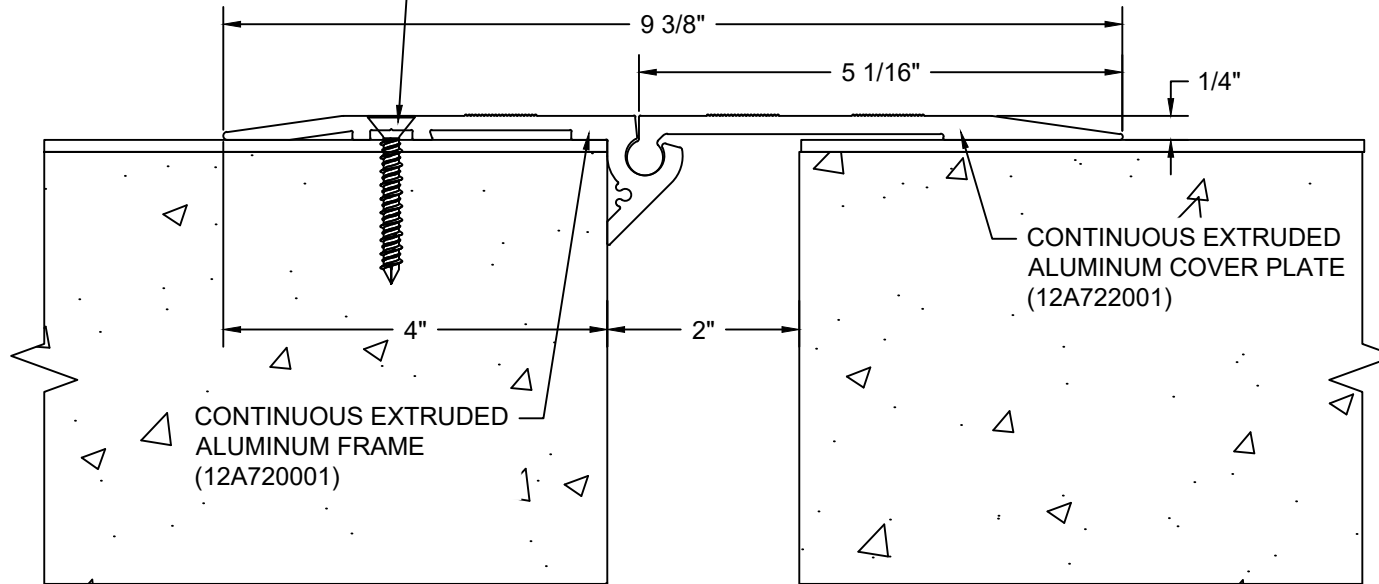

1/4"x1 3/4" TAPPER 18" O.C.
 (90H006004) (FIN: SILVER P/S)
 ICC-ES#-ESR-3068 (MASONRY)

Model: RFD-200

Construction Specialties

www.c-sgroup.com

6696 Route 405 Highway, Muncy, PA 17756
 Phone: (800) 233-8493 / Fax: (570) 546-8022