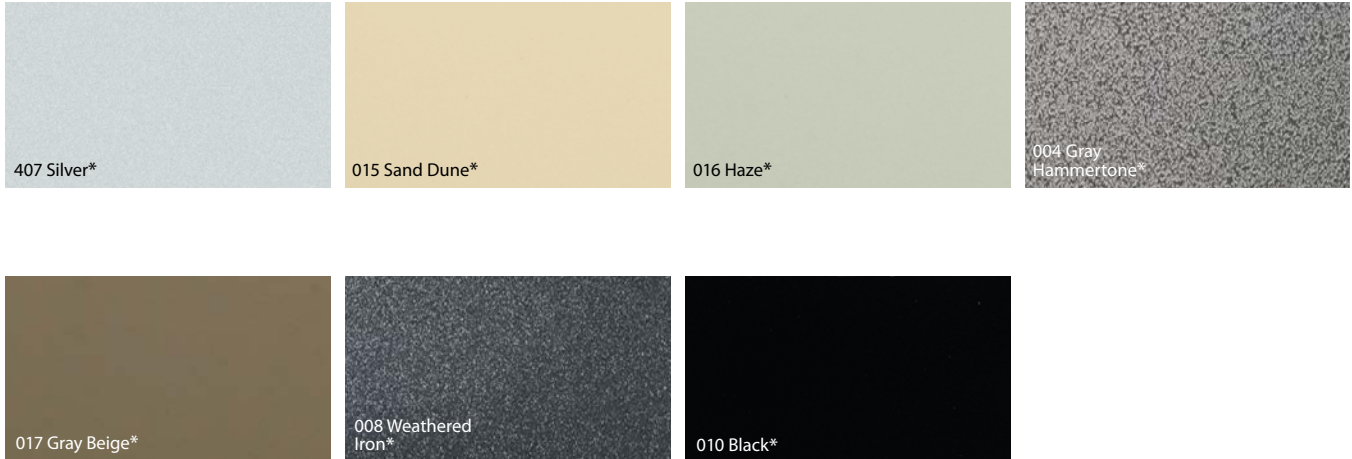

**Acrovyn® Wall Covering and Wall Protection**  
**Renaissance Metal Powder Coat Finishes**

**Powder Coat**

*\*Except CRWS-2; FRWS-2, HRW-20S, HRW-45S, the round brackets for HRWS-6C and HRS-6C and stainless steel kick/push plates. Be sure to specify this option to ensure accurate pricing.*

*These seven powder coat finishes are available on all linear profiles with visible stainless steel and aluminum components except CRWS-2; FRWS-2, HRW-20S, HRW-45S, the round brackets for HRWS-6C and HRS-6C and stainless steel kick/push plates. Be sure to specify this option to ensure accurate pricing. Note: All aluminum components for the platform handrails will be supplied with a powder coat finish.*

*Due to limitations of the printing process, colors shown may vary. When specifying, obtain color samples by calling factory.*