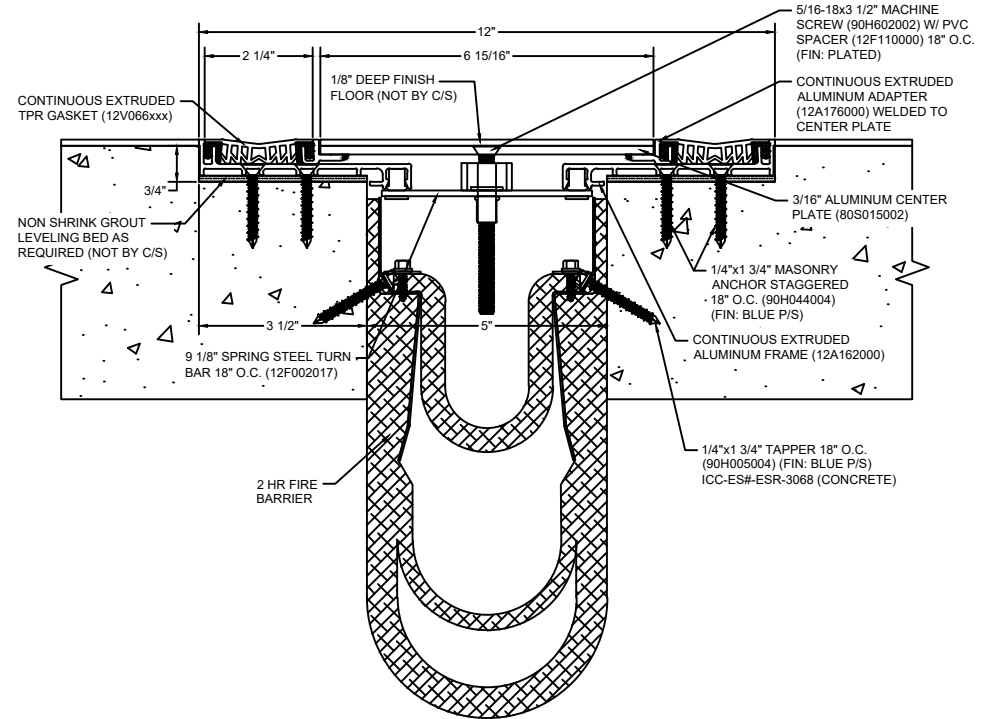

Model: SGR-500 W/ FB

CS Construction Specialties®
www.c-sgroup.com
6696 Route 405 Highway, Muncy, PA 17756
Phone: (800) 233-8493 / Fax: (570) 546-8022
895 Lakefront Promenade, Mississauga, Ontario L5E 2C2 Canada
Phone: (888) 895-8955 / Fax: (905) 274-6241

© Copyright 2018 Construction Specialties, Inc.

PROJECT:	
CUSTOMER:	
LOCATION:	
DRAWN BY:	

SCALE:	NTS
DATE:	
JOB NO.:	
SHEET NO.: