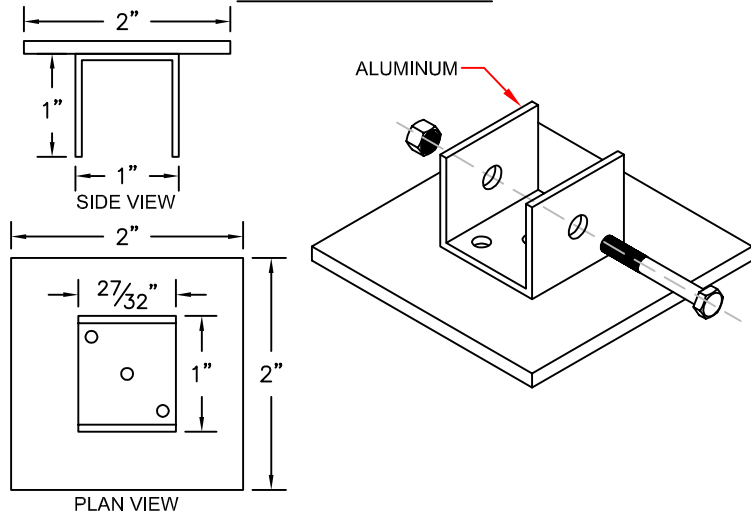

CEILING SOCKET