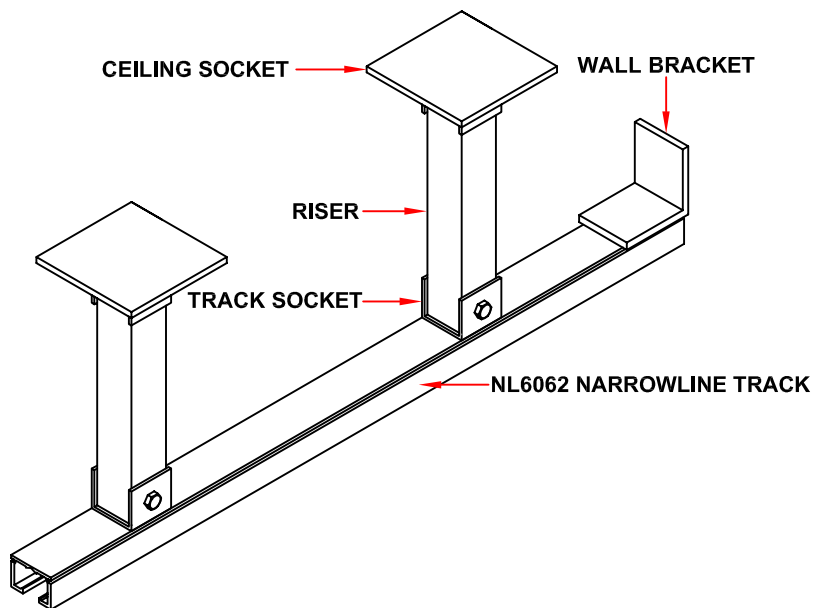

# ASSEMBLY AND PARTS DETAIL FOR NL6062 SUSPENDED MOUNT NARROWLINE TRACK

## TRACK SOCKET