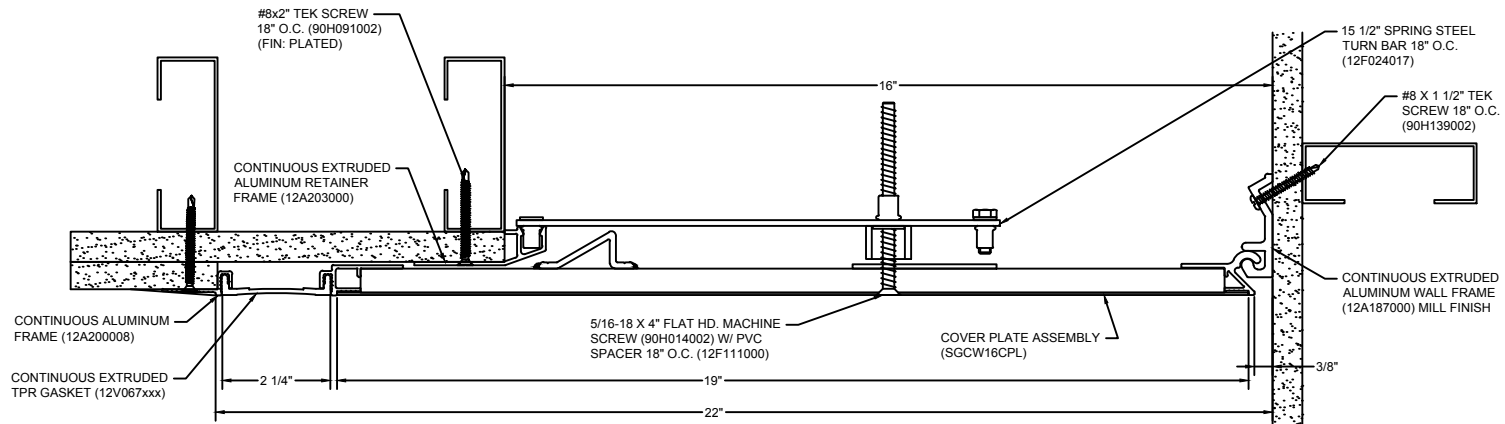

108 BLACK 232 WHITE **AVAILABLE COLORS:** 270 GREIGE 136 GRAY

*** CUSTOM COLORS ARE AVAILABLE AT AN ADDITIONAL CHARGE, SUBJECT TO MINIMUM QUANTITIES. ***

Model: SGWC-1600

CS Construction Specialties®
www.c-sgroup.com
 6696 Route 405 Highway, Muncy, PA 17756
 Phone: (800) 233-8493 / Fax: (570) 546-8022