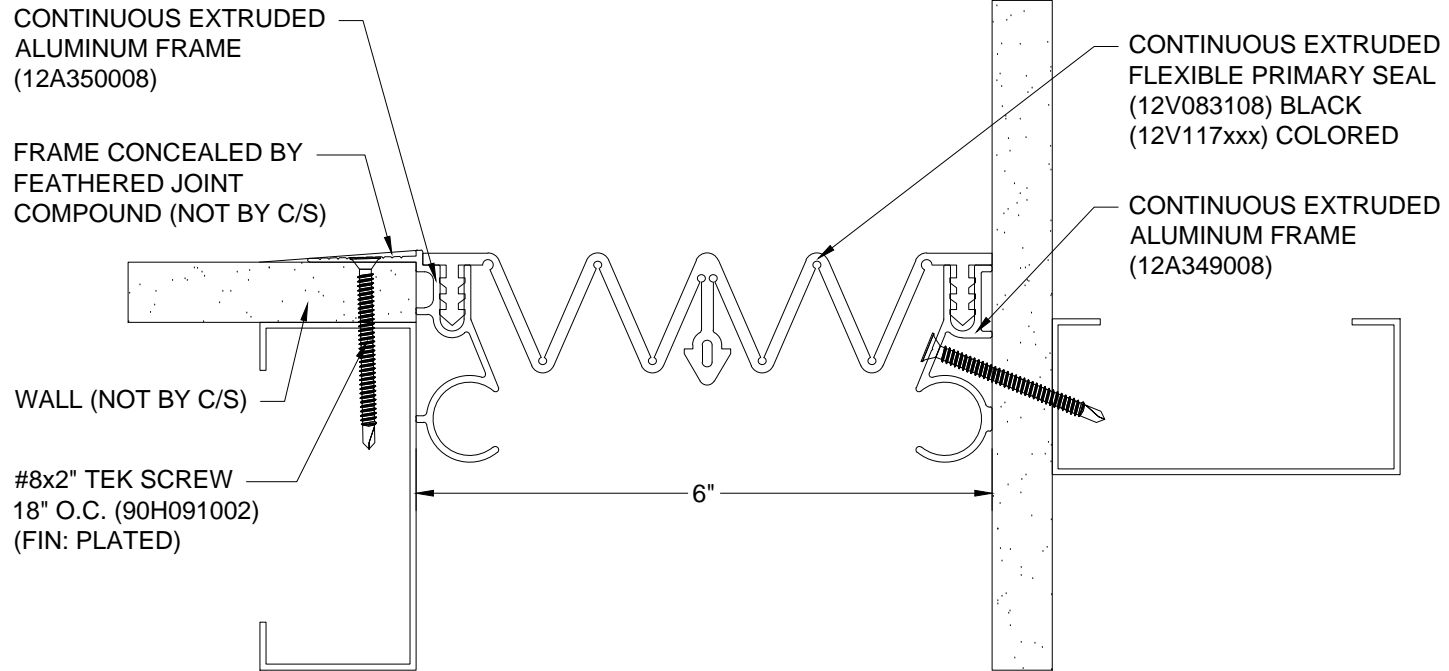

AVAILABLE COLORS:

108 BLACK	270 GREIGE
136 GRAY	232 WHITE

CUSTOM COLORS ARE AVAILABLE AT AN ADDITIONAL CHARGE, SUBJECT TO MINIMUM QUANTITIES.

Model: FWSC-600

Construction Specialties
www.c-sgroup.com

6696 Route 405 Highway, Muncy, PA 17756
Phone: (800) 233-8493 / Fax: (570) 546-8022

895 Lakefront Promenade, Mississauga, Ontario L5E 2C2 Canada
Phone: (888) 895-8955 / Fax: (905) 274-6241

DISCLAIMER:

PROJECT:	SCALE: 1:2
CUSTOMER:	DATE:
LOCATION:	JOB NO.:
DRAWN BY:	SHEET NO.: