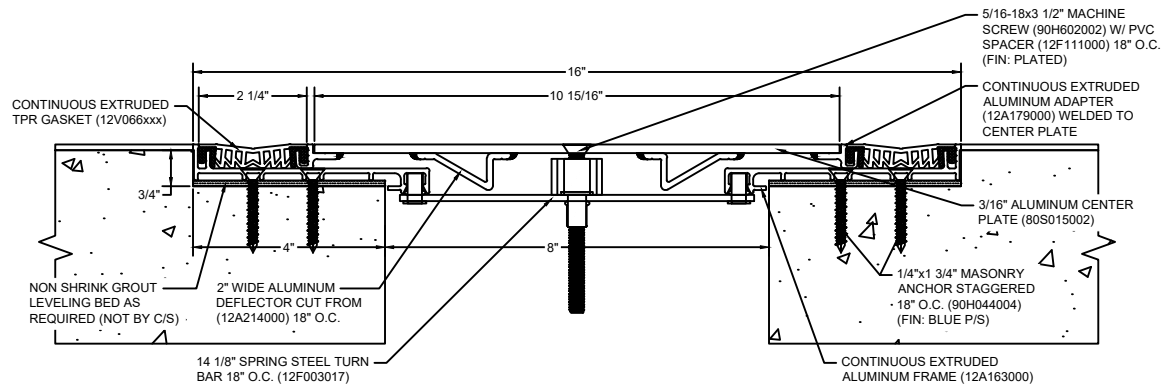

Model: SGP-800

CS **Construction Specialties®**
www.c-sgroup.com
6696 Route 405 Highway, Muncy, PA 17756
Phone: (800) 233-8493 / Fax: (570) 546-8022
895 Lakefront Promenade, Mississauga, Ontario L5E 2C2 Canada
Phone: (888) 895-8955 / Fax: (905) 274-6241

© Copyright 2018 Construction Specialties, Inc.

PROJECT:	SCALE: NTS
CUSTOMER:	DATE:
LOCATION:	JOB NO.:
DRAWN BY:	SHEET NO.: