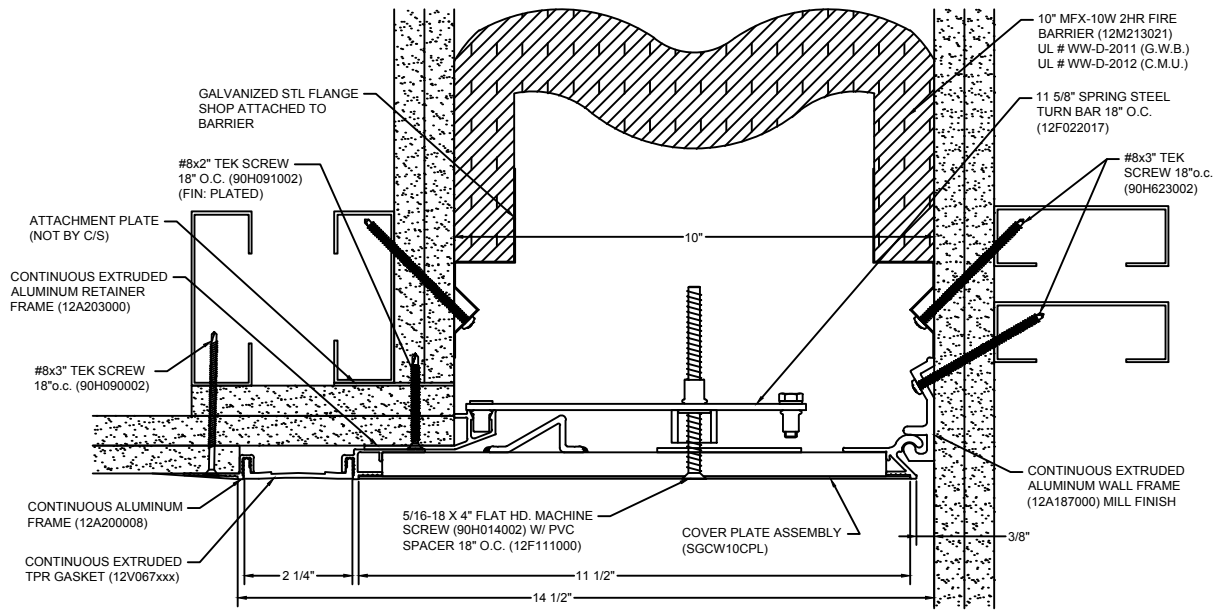

108 BLACK 232 WHITE **AVAILABLE COLORS:** 270 GREIGE 136 GRAY

*** CUSTOM COLORS ARE AVAILABLE AT AN ADDITIONAL CHARGE, SUBJECT TO MINIMUM QUANTITIES. ***

Model: SGWC-1000 W/ FB

CS **Construction Specialties**
www.c-sgroup.com
 6696 Route 405 Highway, Muncy, PA 17756
 Phone: (800) 233-8493 / Fax: (570) 546-8022