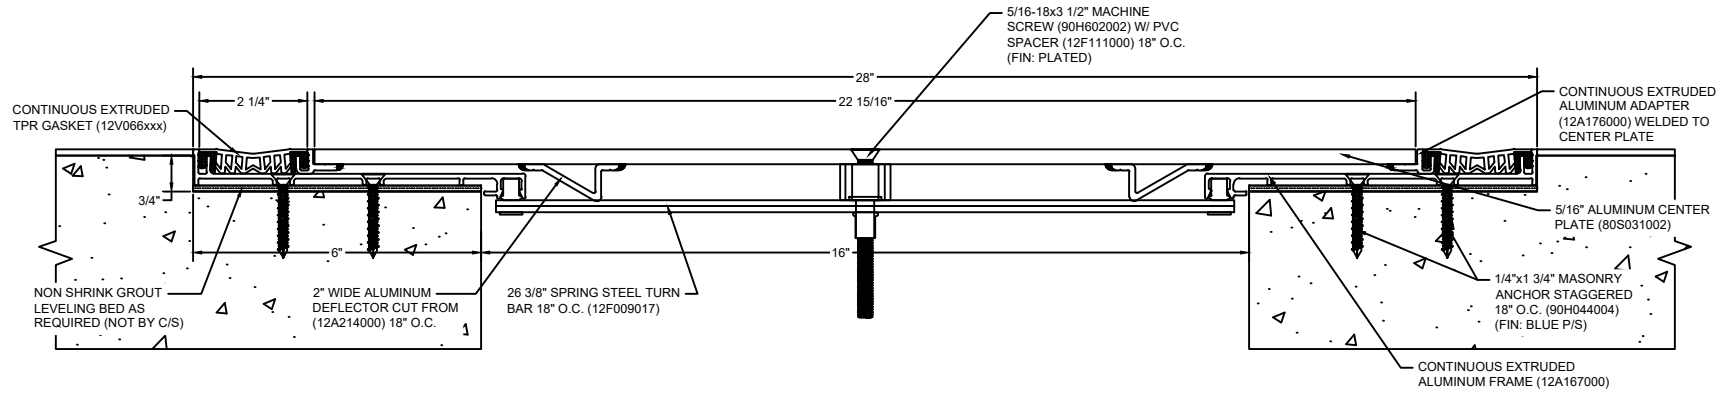

Model: SGP-1600

Construction Specialties®
www.c-sgroup.com
6696 Route 405 Highway, Muncy, PA 17756
Phone: (800) 233-8493 / Fax: (570) 546-8022
895 Lakefront Promenade, Mississauga, Ontario L5E 2C2 Canada
Phone: (888) 895-8955 / Fax: (905) 274-6241

© Copyright 2018 Construction Specialties, Inc.

PROJECT:	SCALE: NTS
CUSTOMER:	DATE:
LOCATION:	JOB NO.:
DRAWN BY:	SHEET NO.: