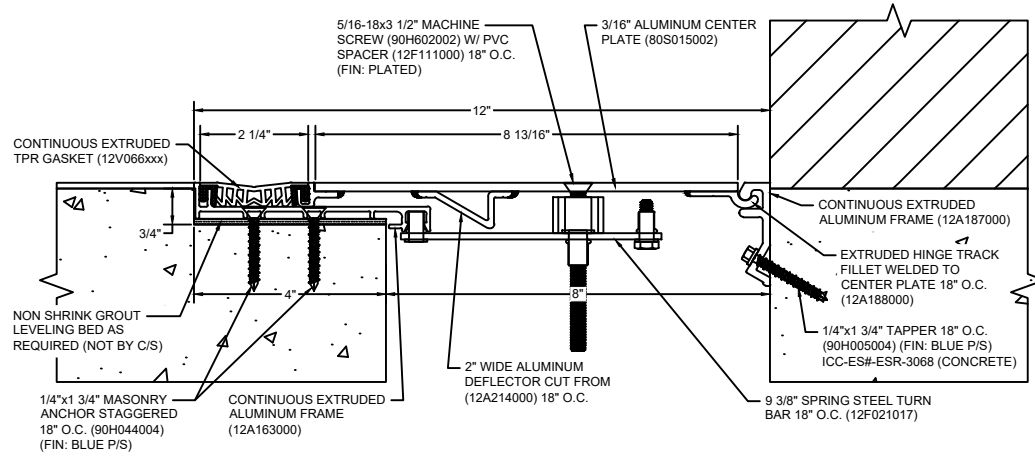

Model: SGPW-800

CS Construction Specialties®
www.c-sgroup.com
6696 Route 405 Highway, Muncy, PA 17756
Phone: (800) 233-8493 / Fax: (570) 546-8022
895 Lakefront Promenade, Mississauga, Ontario L5E 2C2 Canada
Phone: (888) 895-8955 / Fax: (905) 274-6241

© Copyright 2018 Construction Specialties, Inc.

PROJECT:	SCALE: NTS
CUSTOMER:	DATE:
LOCATION:	JOB NO.:
DRAWN BY:	SHEET NO.: