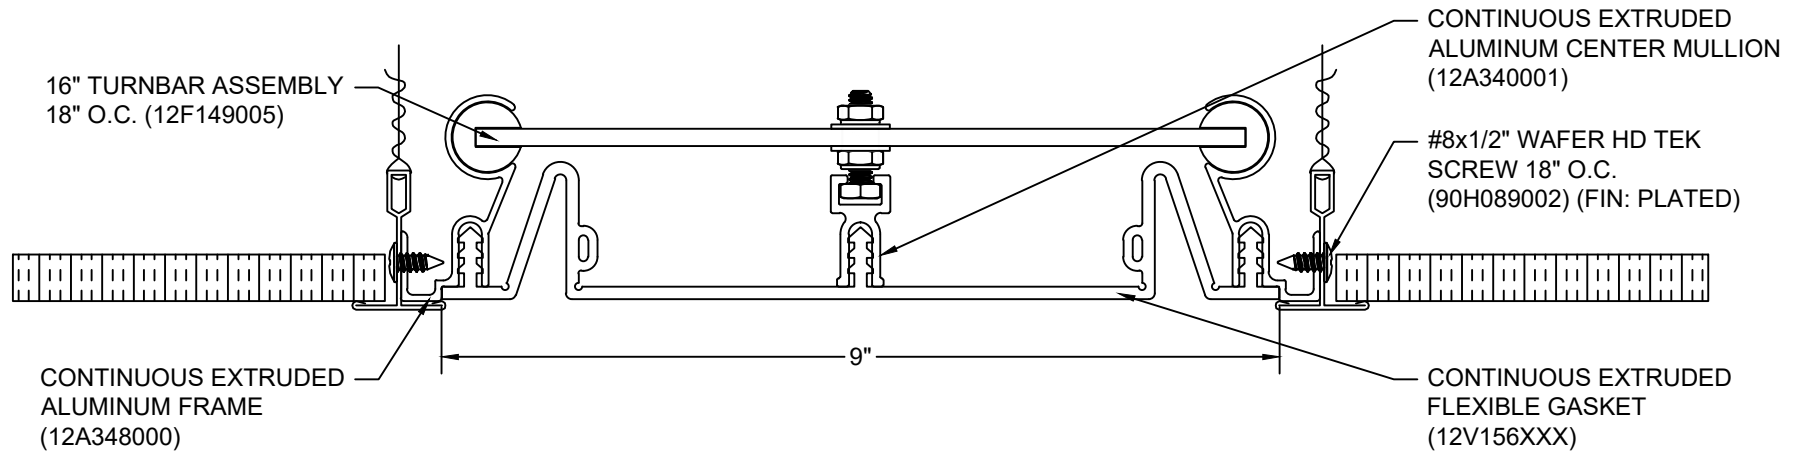

AVAILABLE COLORS:

108 BLACK	270 GREIGE
136 GRAY	232 WHITE

CUSTOM COLORS ARE AVAILABLE AT AN ADDITIONAL CHARGE, SUBJECT TO MINIMUM QUANTITIES.

Model: FCF-900

Construction Specialties
www.c-sgroup.com

6696 Route 405 Highway, Muncy, PA 17756
Phone: (800) 233-8493 / Fax: (570) 546-8022

895 Lakefront Promenade, Mississauga, Ontario L5E 2C2 Canada
Phone: (888) 895-8955 / Fax: (905) 274-6241

DISCLAIMER:

PROJECT:	SCALE: 1:2
CUSTOMER:	DATE:
LOCATION:	JOB NO.:
DRAWN BY:	SHEET NO.: