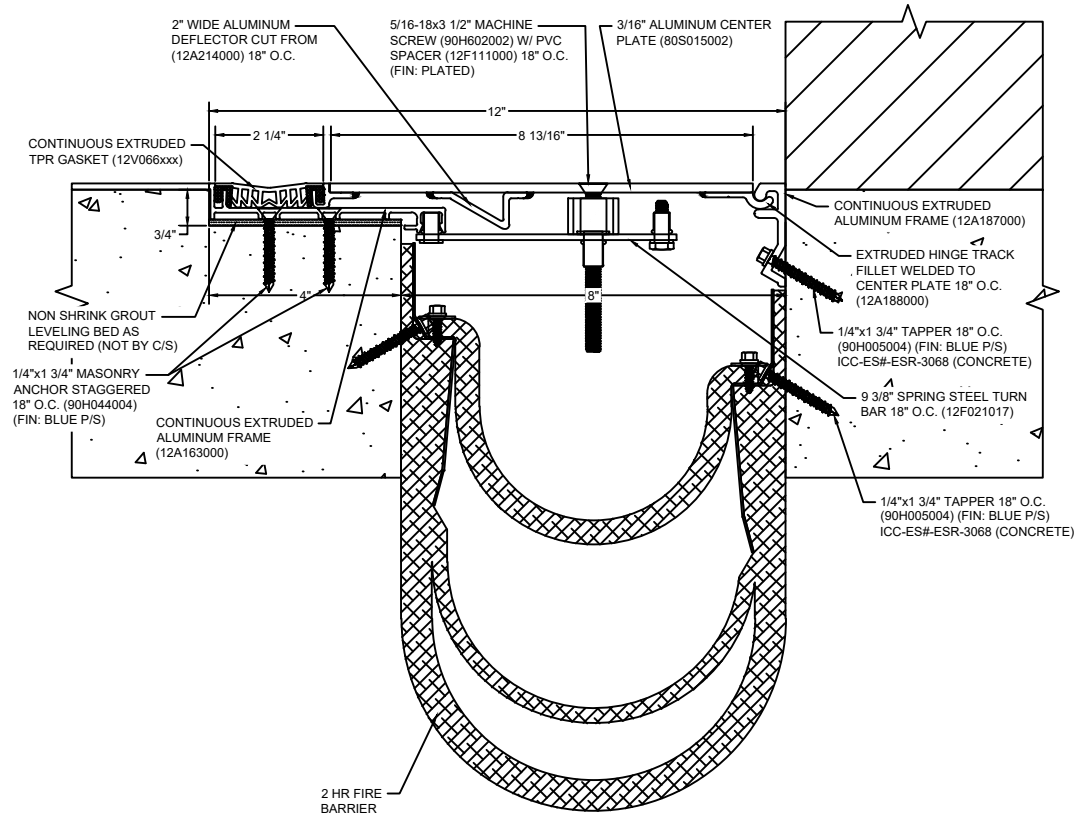

Model: SGPW-800 W/ FB

CS Construction Specialties®
www.c-sgroup.com
6696 Route 405 Highway, Muncy, PA 17756
Phone: (800) 233-8493 / Fax: (570) 546-8022
895 Lakefront Promenade, Mississauga, Ontario L5E 2C2 Canada
Phone: (888) 895-8955 / Fax: (905) 274-6241

© Copyright 2018 Construction Specialties, Inc.

PROJECT:	SCALE: NTS
CUSTOMER:	DATE:
LOCATION:	JOB NO.:
DRAWN BY:	SHEET NO.: