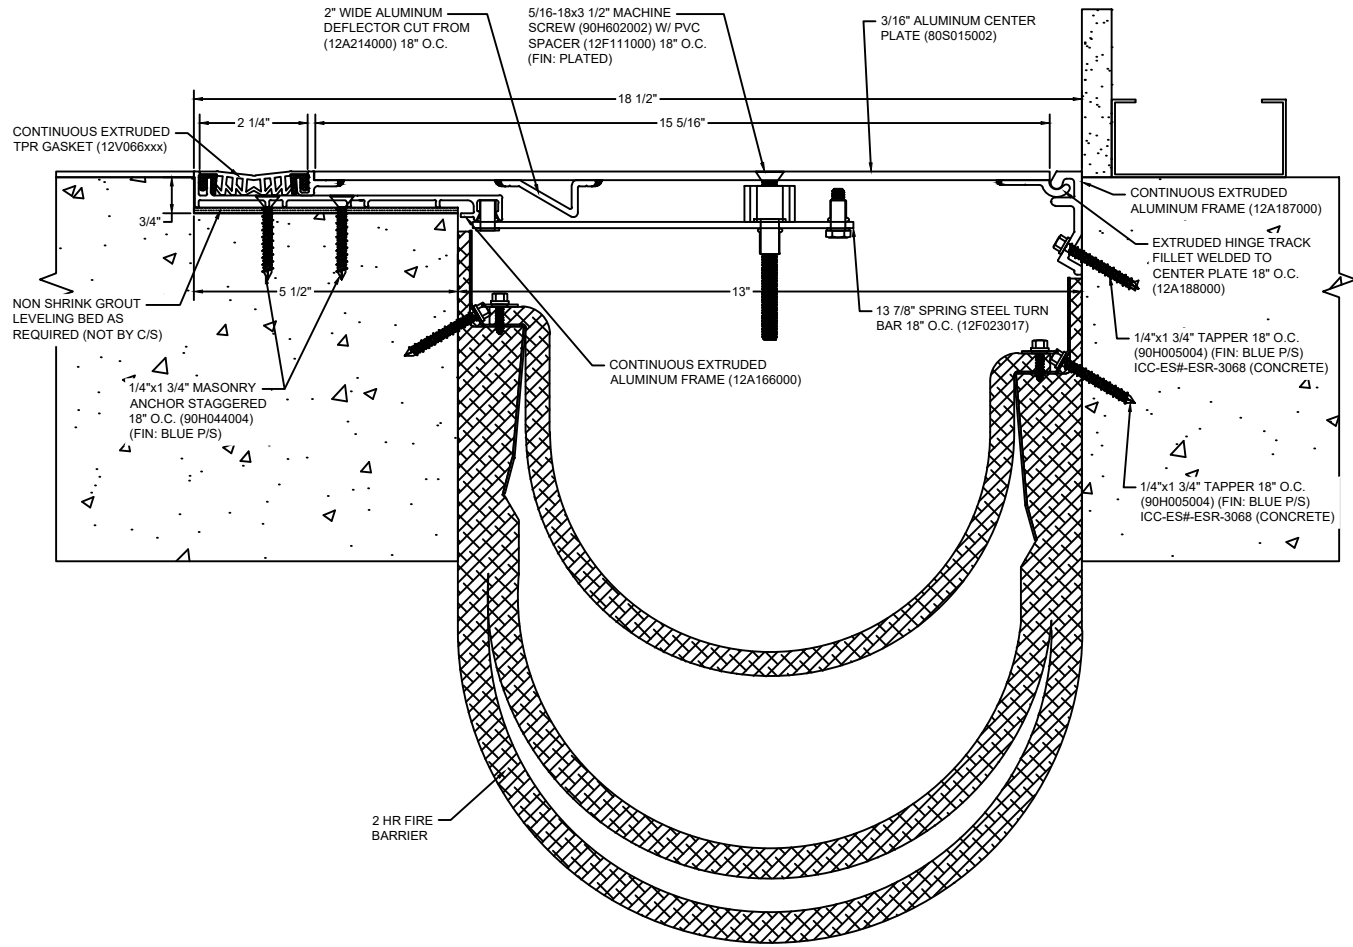

Model: SGPW-1300 W/ FB

Construction Specialties®
www.c-sgroup.com

6696 Route 405 Highway, Muncy, PA 17756
Phone: (800) 233-8493 / Fax: (570) 546-8022

895 Lakefront Promenade, Mississauga, Ontario L5E 2C2 Canada
Phone: (888) 895-8955 / Fax: (905) 274-6241

© Copyright 2018 Construction Specialties, Inc.

PROJECT:	SCALE: NTS
CUSTOMER:	DATE:
LOCATION:	JOB NO.:
DRAWN BY:	SHEET NO.: