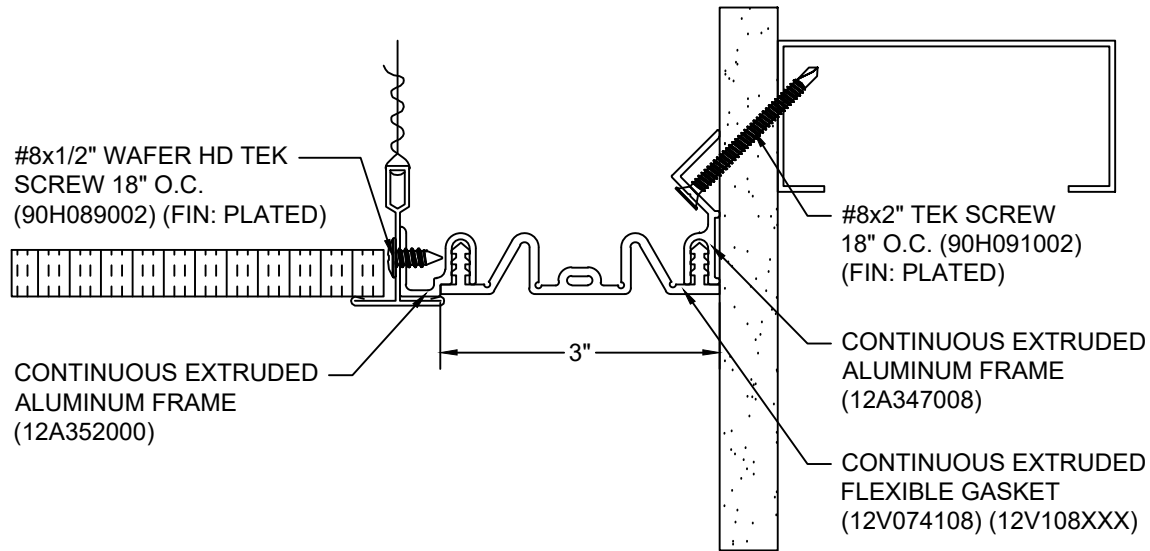

AVAILABLE COLORS:

108 BLACK	270 GREIGE
136 GRAY	232 WHITE

CUSTOM COLORS ARE AVAILABLE AT AN ADDITIONAL CHARGE, SUBJECT TO MINIMUM QUANTITIES.

Model: FCFC-300

Construction Specialties
www.c-sgroup.com

6696 Route 405 Highway, Muncy, PA 17756
Phone: (800) 233-8493 / Fax: (570) 546-8022

895 Lakefront Promenade, Mississauga, Ontario L5E 2C2 Canada
Phone: (888) 895-8955 / Fax: (905) 274-6241

DISCLAIMER:

PROJECT:	SCALE: 1:2
CUSTOMER:	DATE:
LOCATION:	JOB NO.:
DRAWN BY:	SHEET NO.: