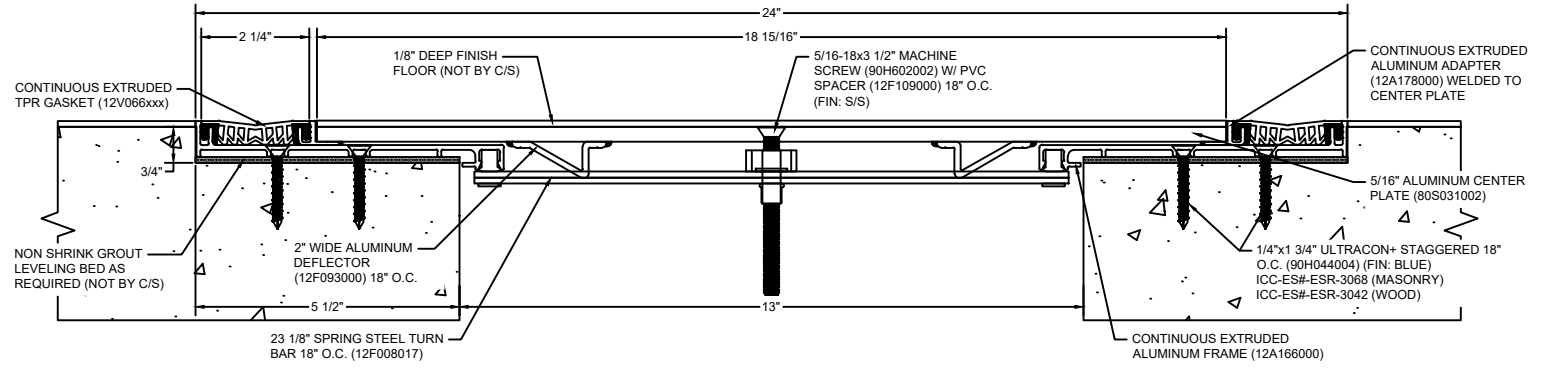

Model: SGR-1300

CS Construction Specialties®
www.c-sgroup.com
6696 Route 405 Highway, Muncy, PA 17756
Phone: (800) 233-8493 / Fax: (570) 546-8022
895 Lakefront Promenade, Mississauga, Ontario L5E 2C2 Canada
Phone: (888) 895-8955 / Fax: (905) 274-6241

© Copyright 2018 Construction Specialties, Inc.

PROJECT:	SCALE: NTS
CUSTOMER:	DATE:
LOCATION:	JOB NO.:
DRAWN BY:	SHEET NO.: