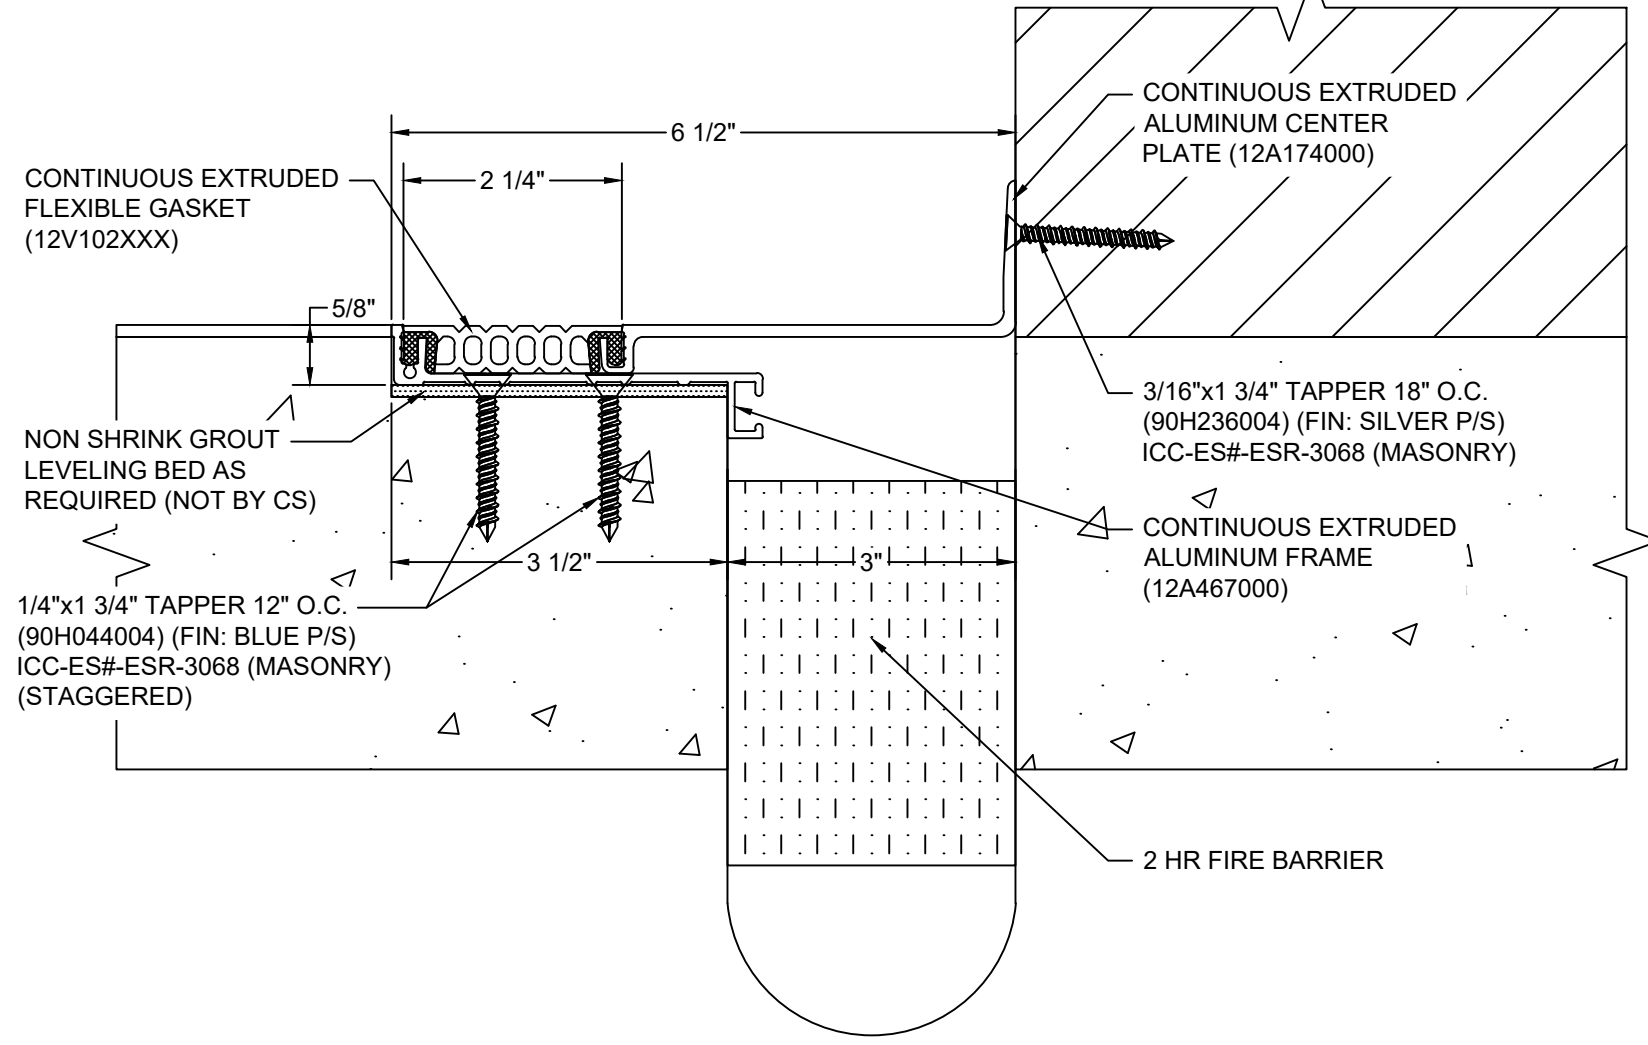

Model: GTPW-300HD W/ FB

Construction Specialties®

www.c-sgroup.com

6696 Route 405 Highway, Muncy, PA 17756
Phone: (800) 233-8493 / Fax: (570) 546-8022

895 Lakefront Promenade, Mississauga, Ontario L5E 2C2 Canada
Phone: (888) 895-8955 / Fax: (905) 274-6241

© Copyright 2018 Construction Specialties, Inc.

PROJECT:	SCALE: NTS
CUSTOMER:	DATE:
LOCATION:	JOB NO.:
DRAWN BY:	SHEET NO.: