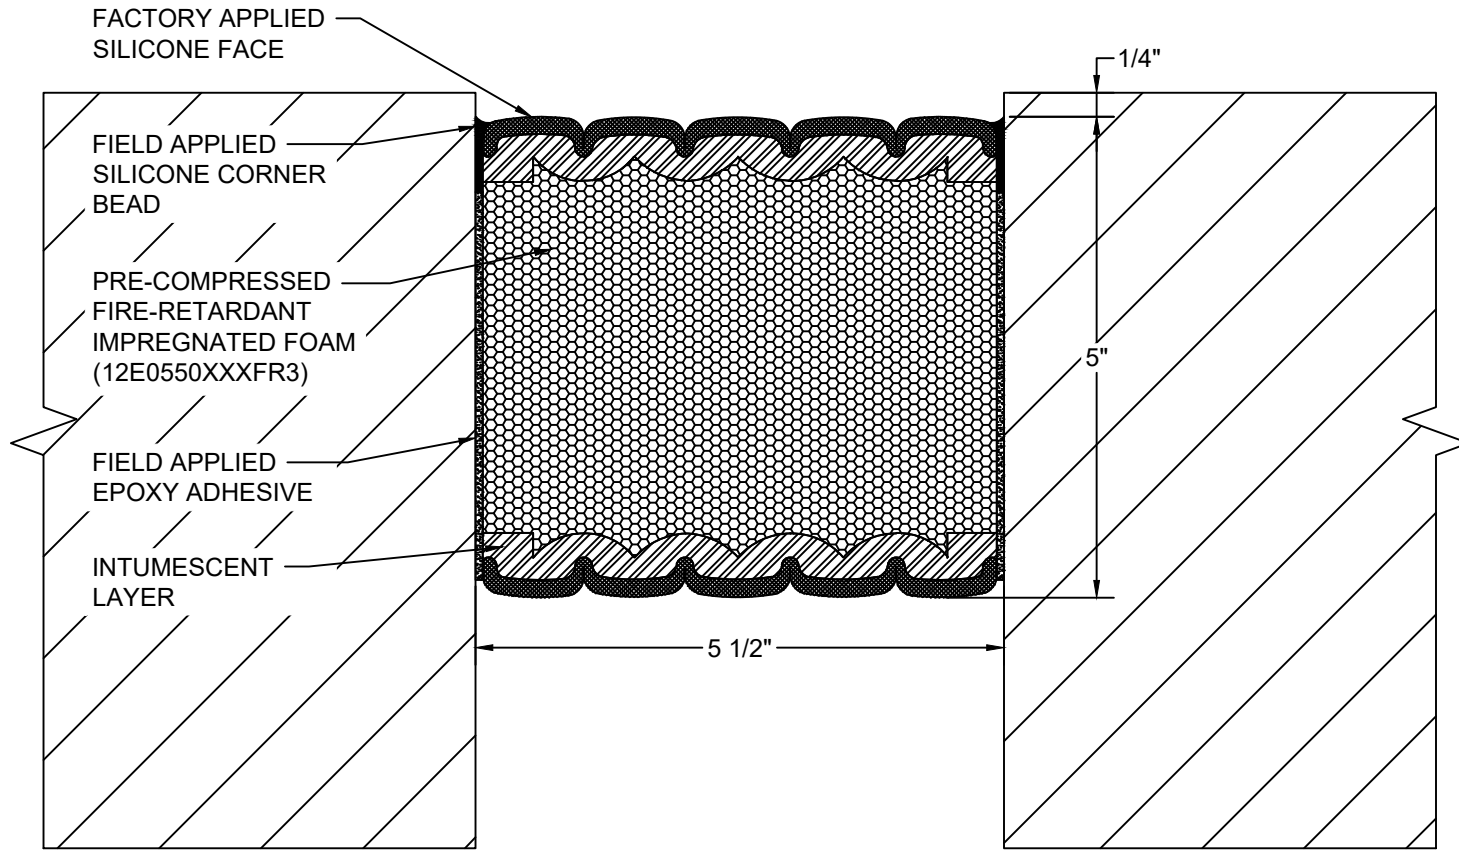

AVAILABLE COLORS:

*** COLORS SHOWN ARE A CLOSE APPROXIMATION OF SILICONE COLORS. THE MOST ACCURATE COLOR WILL BE FOUND VIEWING ACTUAL SILICONE SAMPLES. ***

Model: 3VFR-550

Construction Specialties®
www.c-sgroup.com
 6696 Route 405 Highway, Muncy, PA 17756
 Phone: (800) 233-8493 / Fax: (570) 546-8022
 895 Lakefront Promenade, Mississauga, Ontario L5E 2C2 Canada
 Phone: (888) 895-8955 / Fax: (905) 274-6241