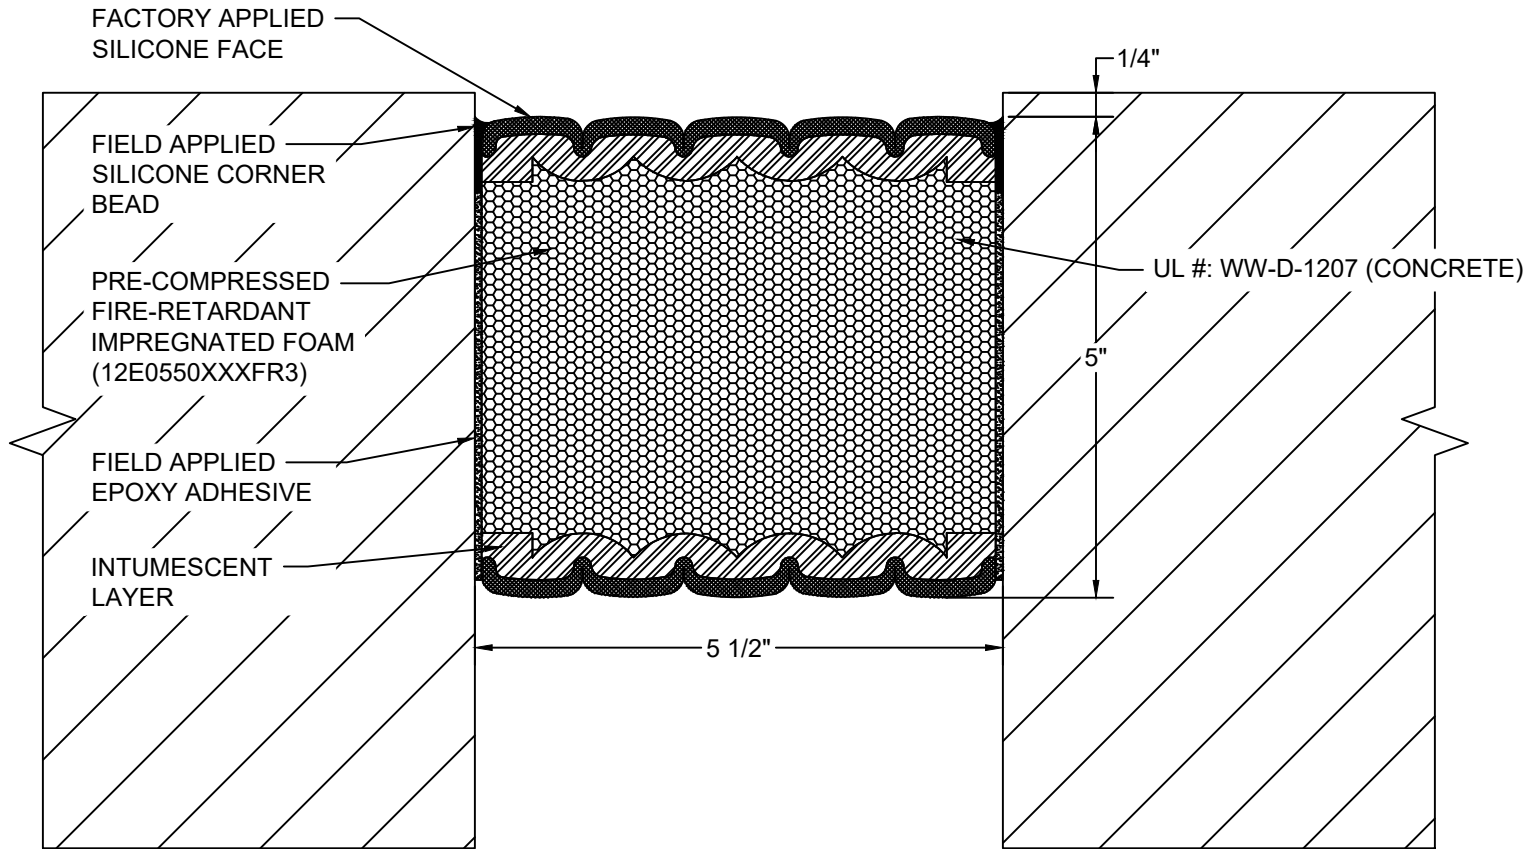

AVAILABLE COLORS:

*** COLORS SHOWN ARE A CLOSE APPROXIMATION OF SILICONE COLORS. THE MOST ACCURATE COLOR WILL BE FOUND VIEWING ACTUAL SILICONE SAMPLES. ***

Model: 3VFR-550

Construction Specialties®
www.c-sgroup.com
 6696 Route 405 Highway, Muncy, PA 17756
 Phone: (800) 233-8493 / Fax: (570) 546-8022
 895 Lakefront Promenade, Mississauga, Ontario L5E 2C2 Canada
 Phone: (888) 895-8955 / Fax: (905) 274-6241