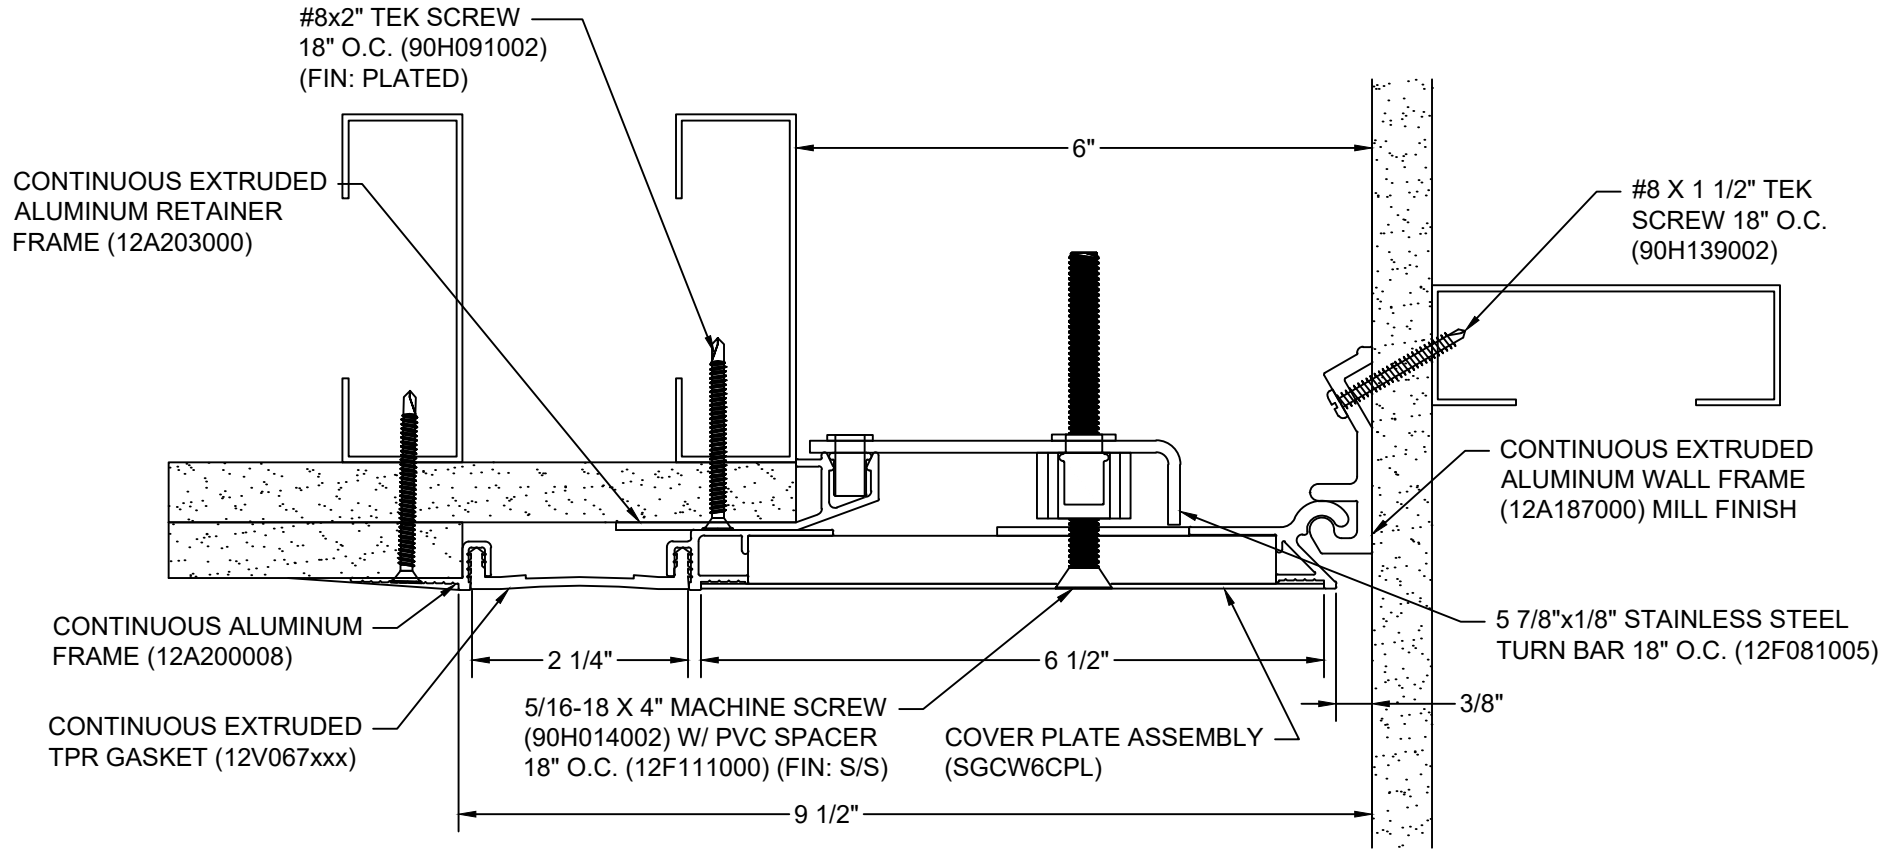

Model: SGWC-600

Construction Specialties
www.c-sgroup.com
6696 Route 405 Highway, Muncy, PA 17756
Phone: (800) 233-8493 / Fax: (570) 546-8022
895 Lakefront Promenade, Mississauga, Ontario L5E 2C2 Canada
Phone: (888) 895-8955 / Fax: (905) 274-6241

© Copyright 2016 Construction Specialties, Inc.

PROJECT:	SCALE: NTS
CUSTOMER:	DATE:
LOCATION:	JOB NO.:
DRAWN BY:	SHEET NO.: