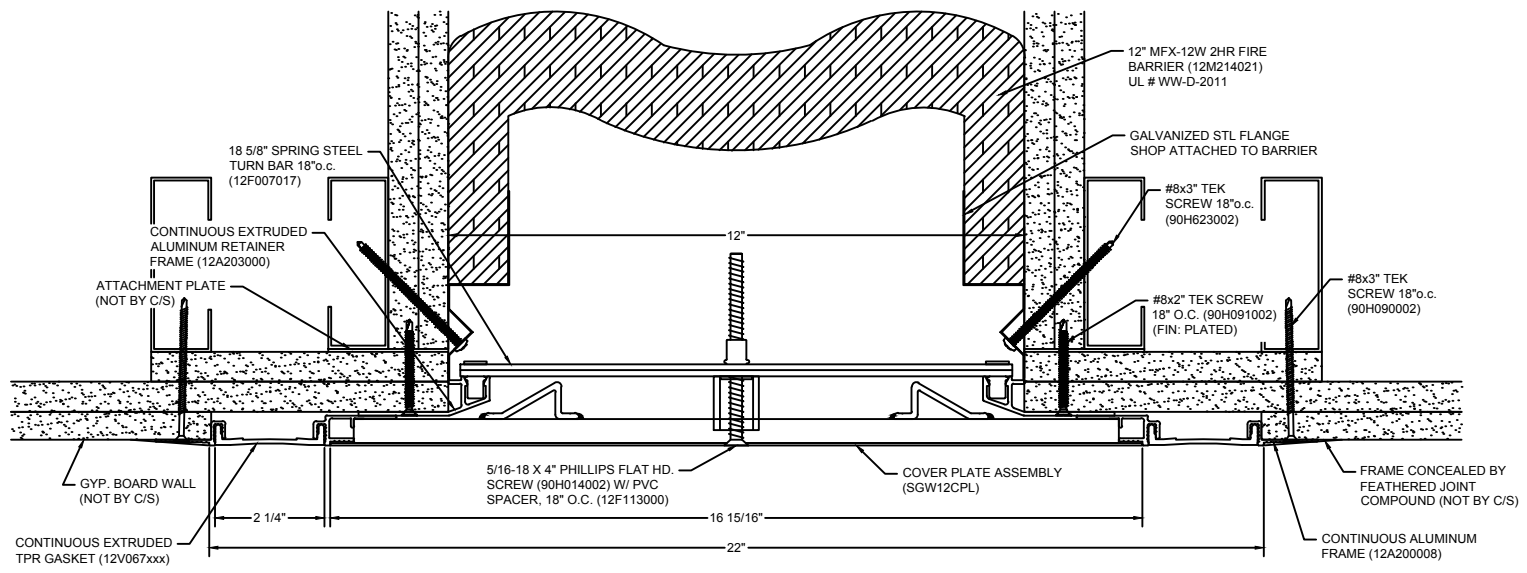

108 BLACK 	232 WHITE 	AVAILABLE COLORS:	270 GREIGE 	136 GRAY 
---	---	--------------------------	--	--

*** CUSTOM COLORS ARE AVAILABLE AT AN ADDITIONAL CHARGE. SUBJECT TO MINIMUM QUANTITIES. ***

Model: **SGW-1200 W/ FB**