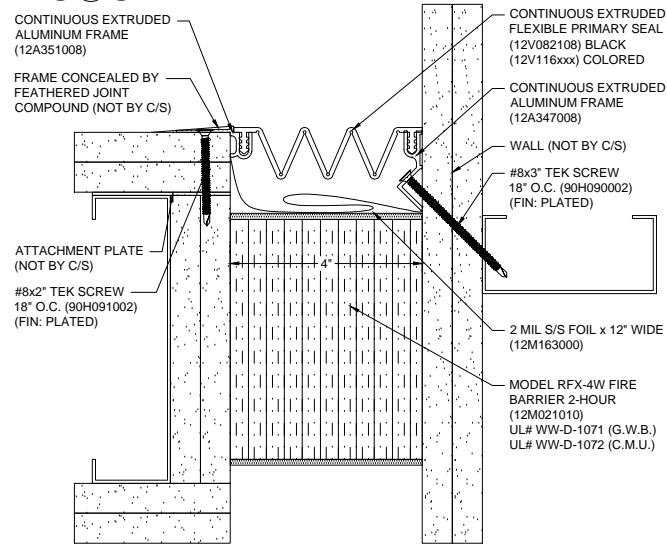

AVAILABLE COLORS:

108 BLACK	270 GREIGE
136 GRAY	232 WHITE

CUSTOM COLORS ARE AVAILABLE AT AN ADDITIONAL CHARGE, SUBJECT TO MINIMUM QUANTITIES.

RFX INSULATION BLOCK TO BE CENTERED IN WALL DEPTH EXCEPT WHEN INSTALLED IN CHASE APPLICATION WHERE INSULATION BLOCK TO BE RECESSED 1-3/4".

Model: FWSC-400 W/ FB

CS **Construction Specialties**
www.c-sgroup.com

6696 Route 405 Highway, Muncy, PA 17756
Phone: (800) 233-8493 / Fax: (570) 546-8022

895 Lakefront Promenade, Mississauga, Ontario L5E 2C2 Canada
Phone: (888) 895-8955 / Fax: (905) 274-6241

DISCLAIMER:

PROJECT:	SCALE: 3" = 1'-0"
CUSTOMER:	DATE:
LOCATION:	JOB NO.:
DRAWN BY:	SHEET NO.: