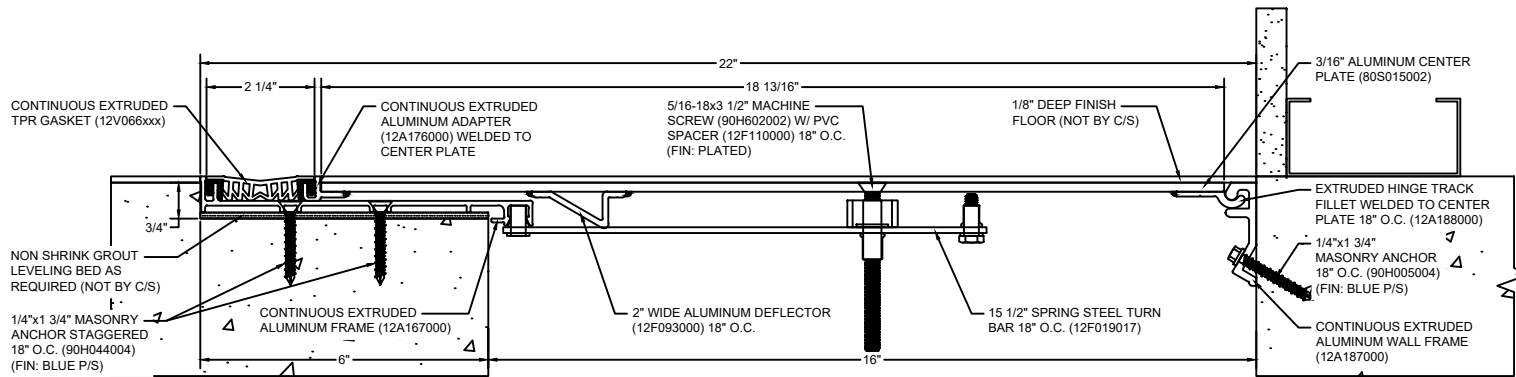

Model: SGRW-1600

CS **Construction Specialties®**
www.c-sgroup.com
6696 Route 405 Highway, Muncy, PA 17756
Phone: (800) 233-8493 / Fax: (570) 546-8022
895 Lakefront Promenade, Mississauga, Ontario L5E 2C2 Canada
Phone: (888) 895-8955 / Fax: (905) 274-6241

© Copyright 2018 Construction Specialties, Inc.

PROJECT:	SCALE: NTS
CUSTOMER:	DATE:
LOCATION:	JOB NO.:
DRAWN BY:	SHEET NO.: