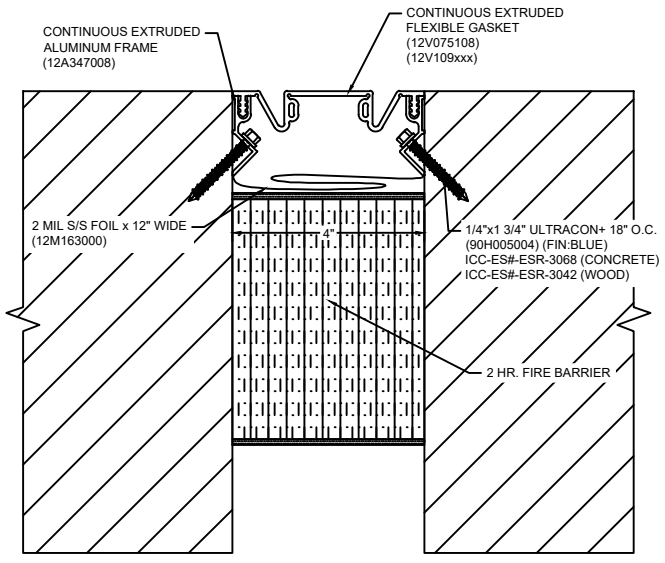

Model: FWF-400MW/ FB

Construction Specialties®

www.c-sgroup.com

6696 Route 405 Highway, Muncy, PA 17756
Phone: (800) 233-8493 / Fax: (570) 546-8022

895 Lakefront Promenade, Mississauga, Ontario L5E 2C2 Canada
Phone: (888) 895-8955 / Fax: (905) 274-6241

© Copyright 2018 Construction Specialties, Inc.

PROJECT:	SCALE: NTS
CUSTOMER:	DATE:
LOCATION:	JOB NO.:
DRAWN BY:	SHEET NO.: