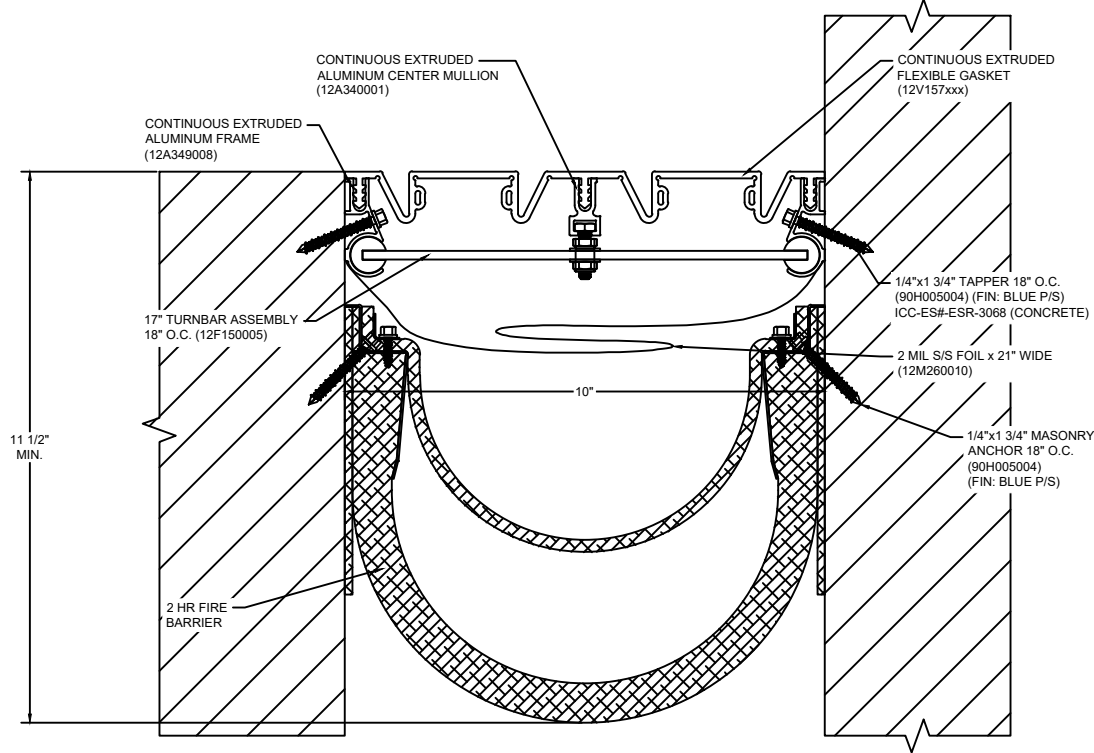

Model: FWFC-1000M W/ FB

Construction Specialties®
www.c-sgroup.com
6696 Route 405 Highway, Muncy, PA 17756
Phone: (800) 233-8493 / Fax: (570) 546-8022
895 Lakefront Promenade, Mississauga, Ontario L5E 2C2 Canada
Phone: (888) 895-8955 / Fax: (905) 274-6241

© Copyright 2018 Construction Specialties, Inc.

PROJECT:	SCALE: NTS
CUSTOMER:	DATE:
LOCATION:	JOB NO.:
DRAWN BY:	SHEET NO.: