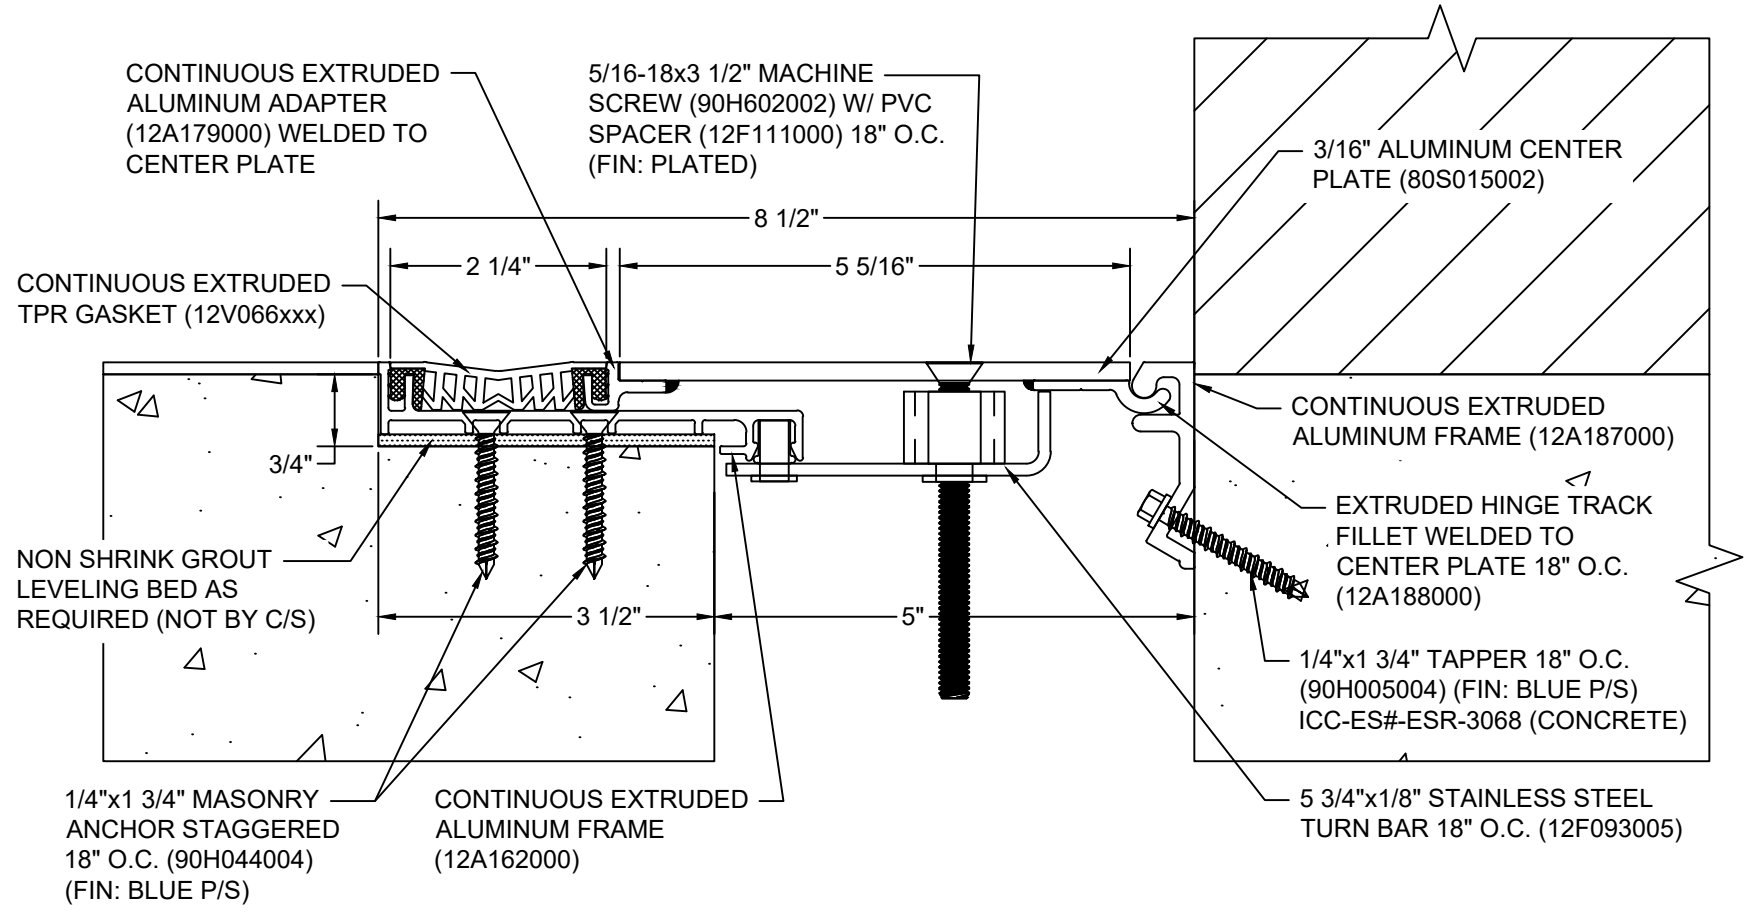

Model: SGPW-500

Construction Specialties®
www.c-sgroup.com
6696 Route 405 Highway, Muncy, PA 17756
Phone: (800) 233-8493 / Fax: (570) 546-8022
895 Lakefront Promenade, Mississauga, Ontario L5E 2C2 Canada
Phone: (888) 895-8955 / Fax: (905) 274-6241

© Copyright 2018 Construction Specialties, Inc.

PROJECT:	SCALE: NTS
CUSTOMER:	DATE:
LOCATION:	JOB NO.:
DRAWN BY:	SHEET NO.: