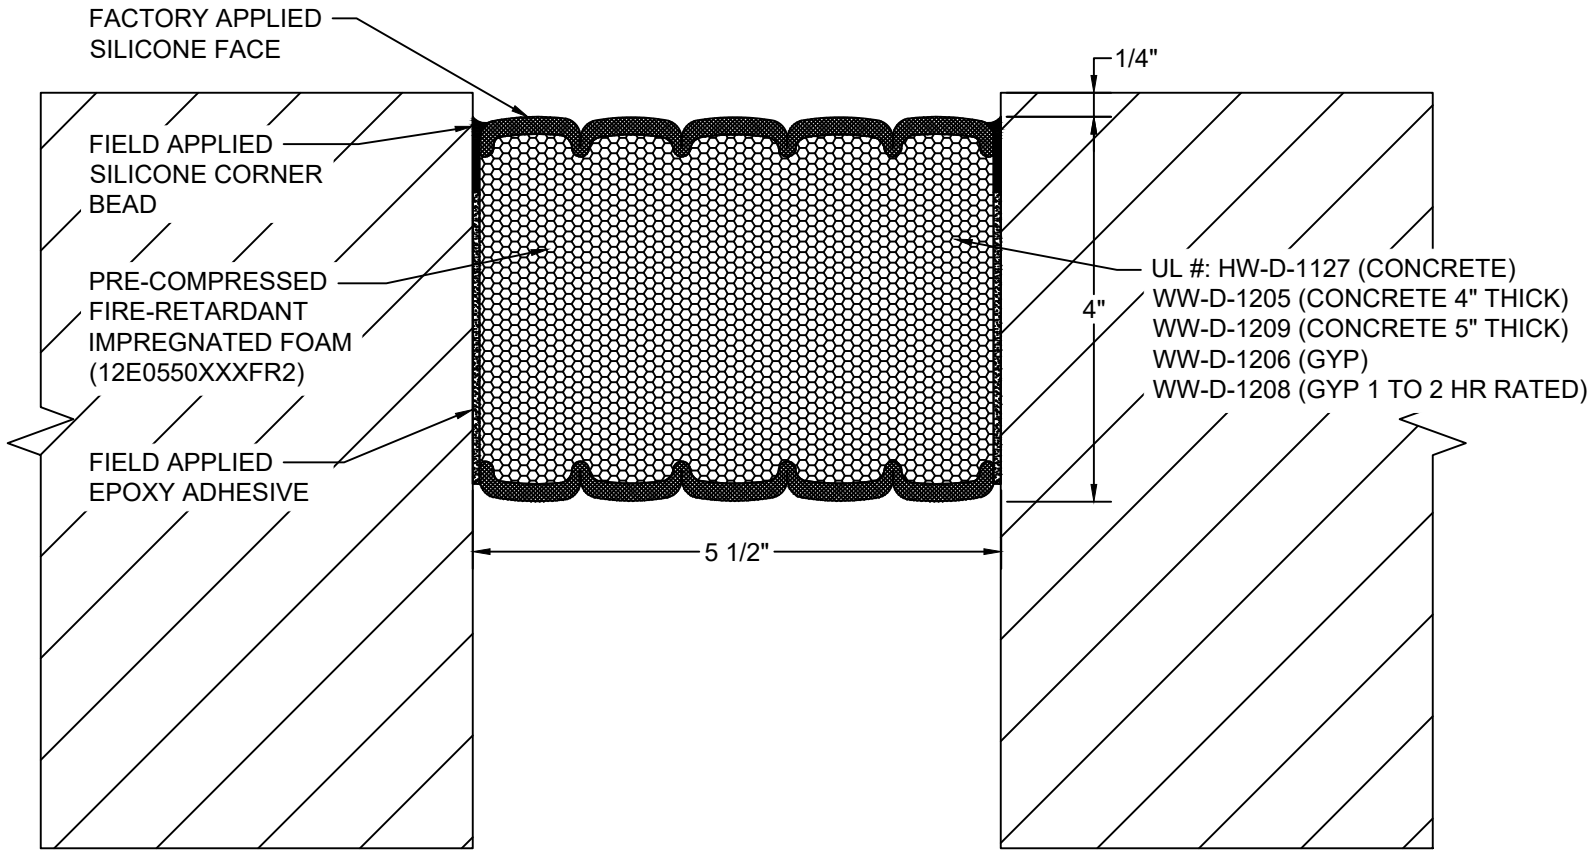

AVAILABLE COLORS:

*** COLORS SHOWN ARE A CLOSE APPROXIMATION OF SILICONE COLORS. THE MOST ACCURATE COLOR WILL BE FOUND VIEWING ACTUAL SILICONE SAMPLES. ***

Model: 2VFR-550

Construction Specialties®
www.c-sgroup.com
 6696 Route 405 Highway, Muncy, PA 17756
 Phone: (800) 233-8493 / Fax: (570) 546-8022
 895 Lakefront Promenade, Mississauga, Ontario L5E 2C2 Canada
 Phone: (888) 895-8955 / Fax: (905) 274-6241