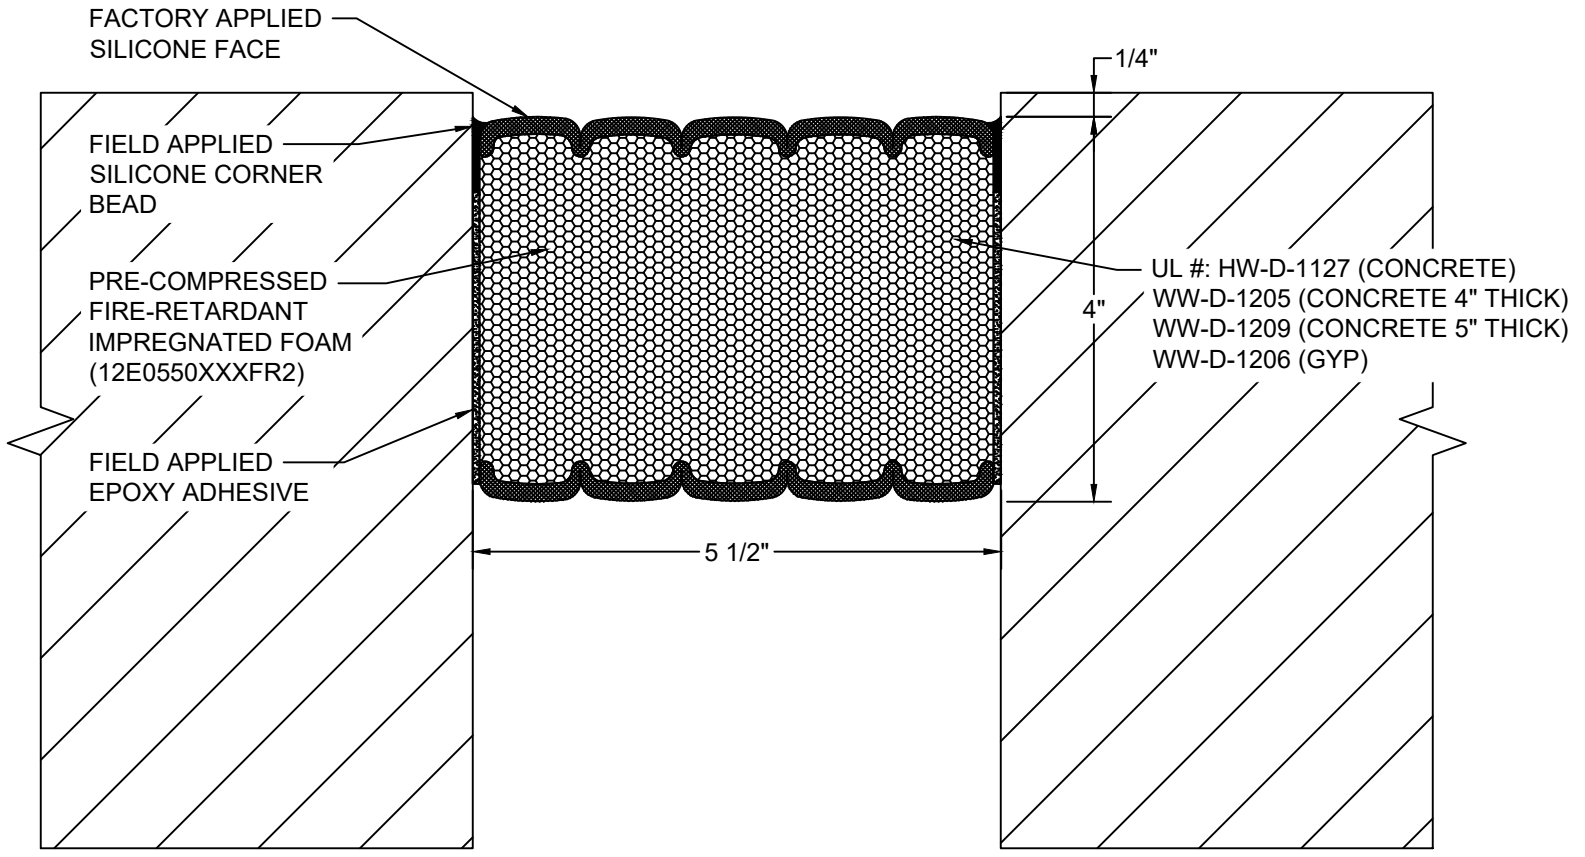

AVAILABLE COLORS:

*** COLORS SHOWN ARE A CLOSE APPROXIMATION OF SILICONE COLORS. THE MOST ACCURATE COLOR WILL BE FOUND VIEWING ACTUAL SILICONE SAMPLES. ***

Model: 2VFR-550

Construction Specialties®
www.c-sgroup.com
 6696 Route 405 Highway, Muncy, PA 17756
 Phone: (800) 233-8493 / Fax: (570) 546-8022
 895 Lakefront Promenade, Mississauga, Ontario L5E 2C2 Canada
 Phone: (888) 895-8955 / Fax: (905) 274-6241