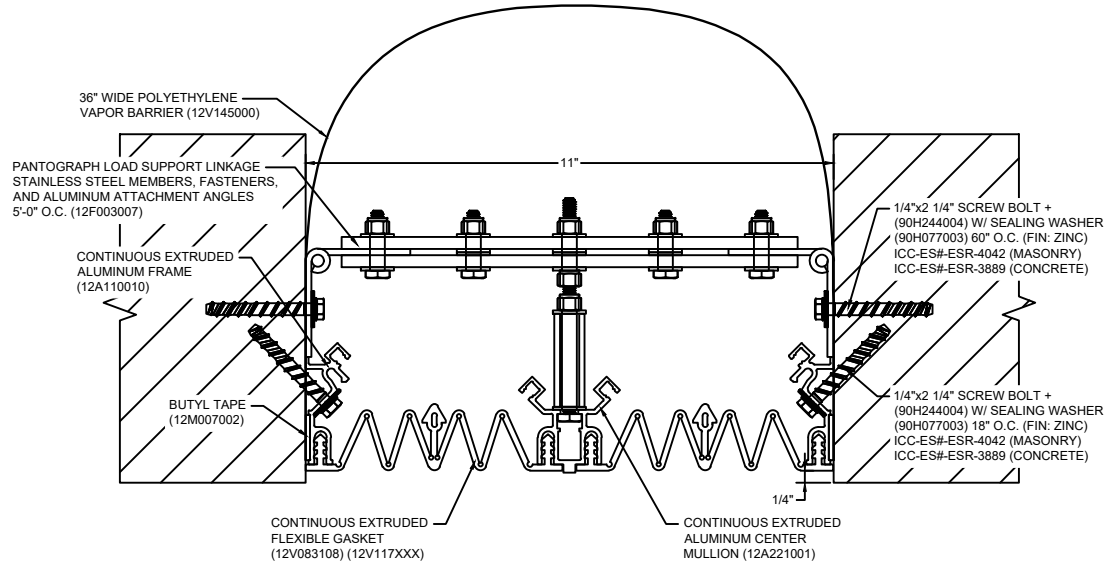

Model: SC-1100

Construction Specialties®

www.c-sgroup.com

6696 Route 405 Highway, Muncy, PA 17756
Phone: (800) 233-8493 / Fax: (570) 546-8022

895 Lakefront Promenade, Mississauga, Ontario L5E 2C2 Canada
Phone: (888) 895-8955 / Fax: (905) 274-6241

© Copyright 2018 Construction Specialties, Inc.

PROJECT:	SCALE: NTS
CUSTOMER:	DATE:
LOCATION:	JOB NO.:
DRAWN BY:	SHEET NO.: