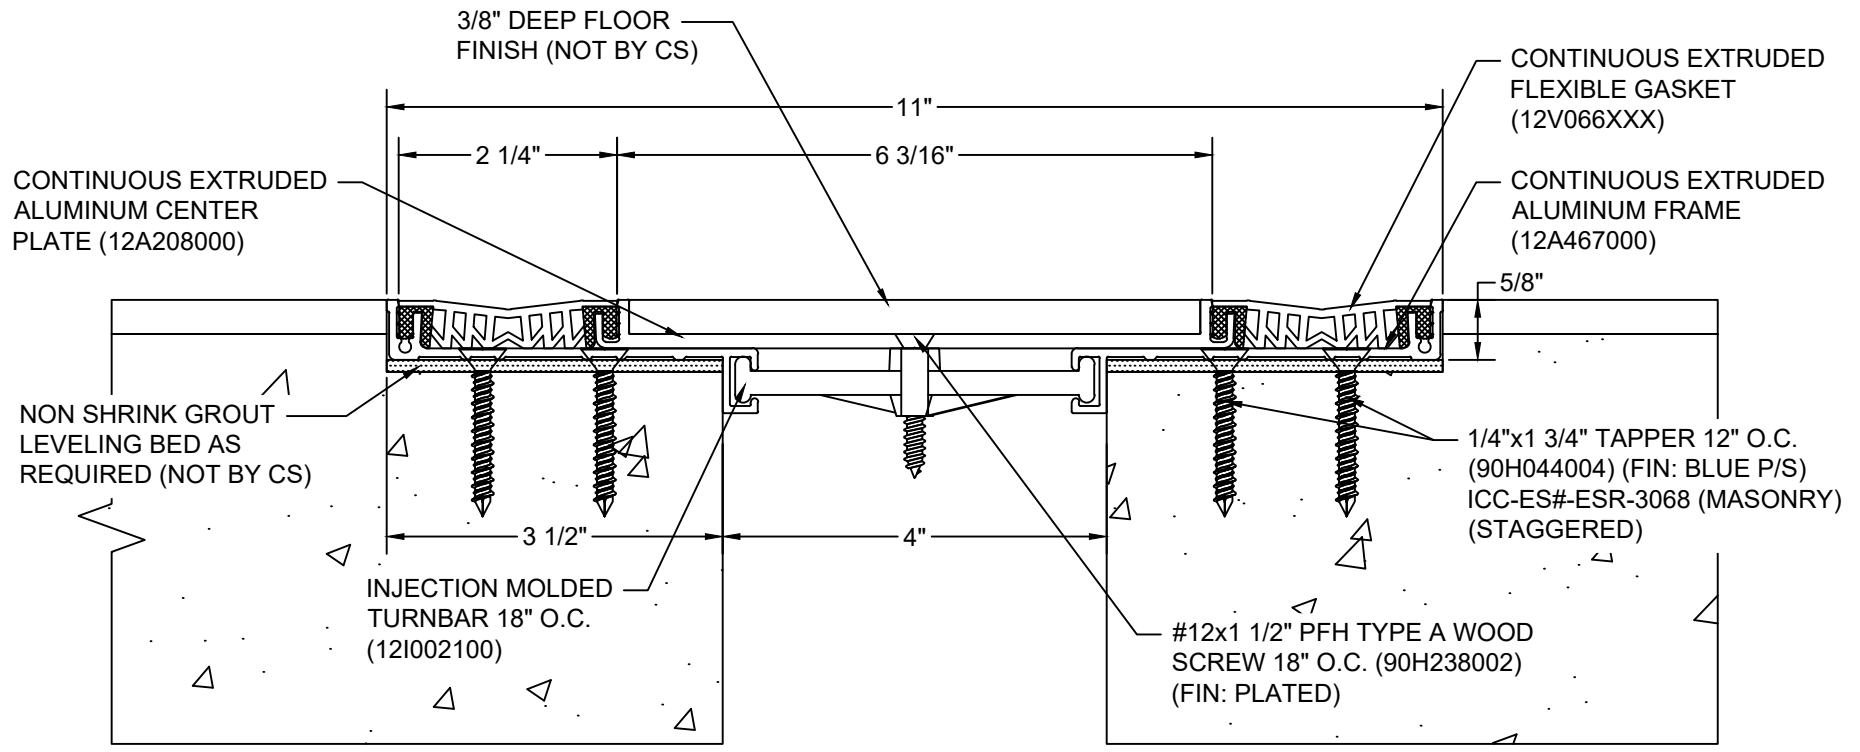

Model: GTR-400D

CS Construction Specialties®
www.c-sgroup.com
6696 Route 405 Highway, Muncy, PA 17756
Phone: (800) 233-8493 / Fax: (570) 546-8022
895 Lakefront Promenade, Mississauga, Ontario L5E 2C2 Canada
Phone: (888) 895-8955 / Fax: (905) 274-6241

© Copyright 2018 Construction Specialties, Inc.

PROJECT:	SCALE: NTS
CUSTOMER:	DATE:
LOCATION:	JOB NO.:
DRAWN BY:	SHEET NO.: