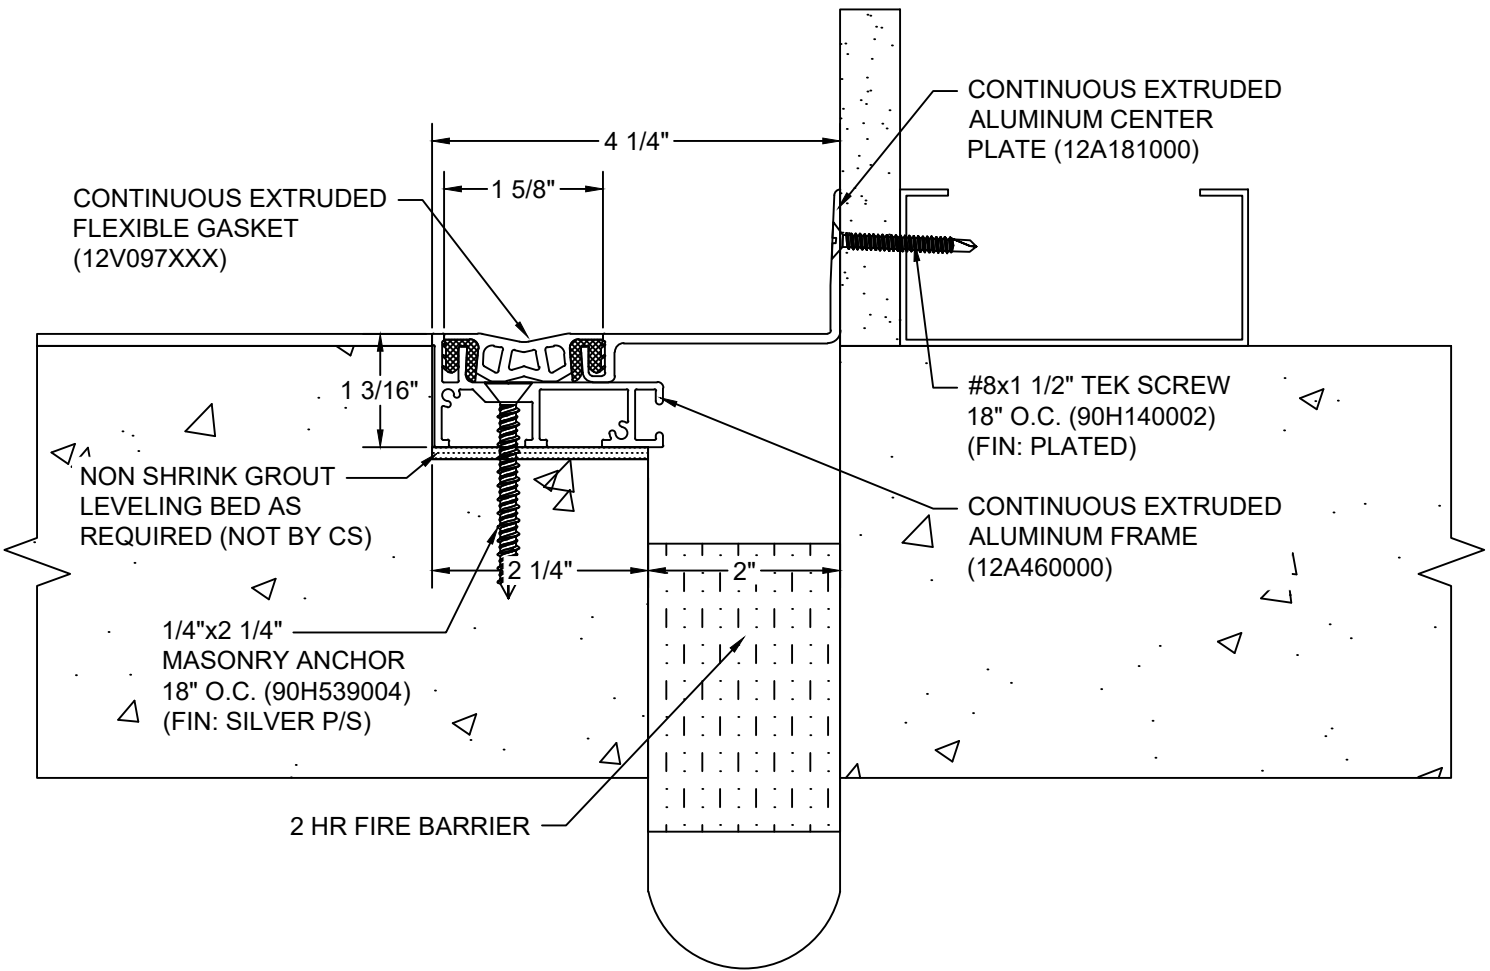

Model: DGTPW-200HD W/ FB

Construction Specialties®

www.c-sgroup.com

6696 Route 405 Highway, Muncy, PA 17756
Phone: (800) 233-8493 / Fax: (570) 546-8022

895 Lakefront Promenade, Mississauga, Ontario L5E 2C2 Canada
Phone: (888) 895-8955 / Fax: (905) 274-6241

© Copyright 2018 Construction Specialties, Inc.

PROJECT:	SCALE: NTS
CUSTOMER:	DATE:
LOCATION:	JOB NO.:
DRAWN BY:	SHEET NO.: