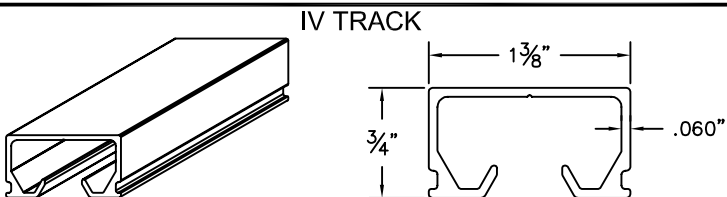

IV PENDANT

9 BOTTLE

DRAWING BY: CDL

DATE: 10/5/2016

CS™ Cubicle Curtains