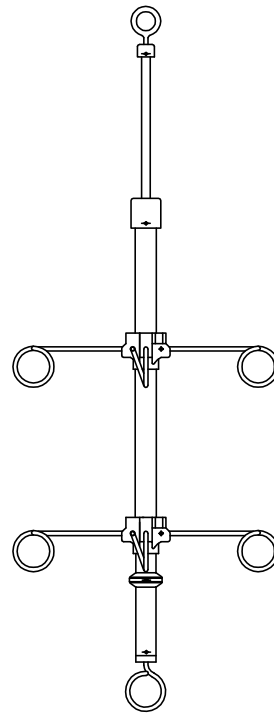

IV PENDANT

9 BOTTLE

DRAWING BY: CDL

DATE: 10/5/2016

CS™ Cubicle Curtains