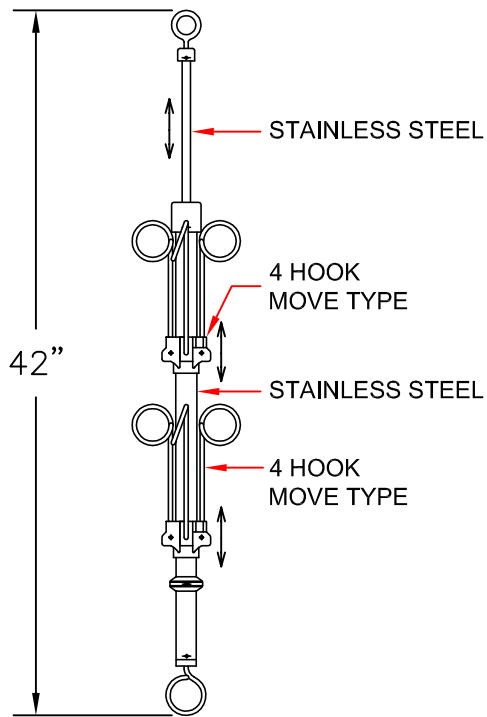

IV PENDANT

9 BOTTLE

DRAWING BY: CDL

DATE: 10/5/2016

CS™ Cubicle Curtains