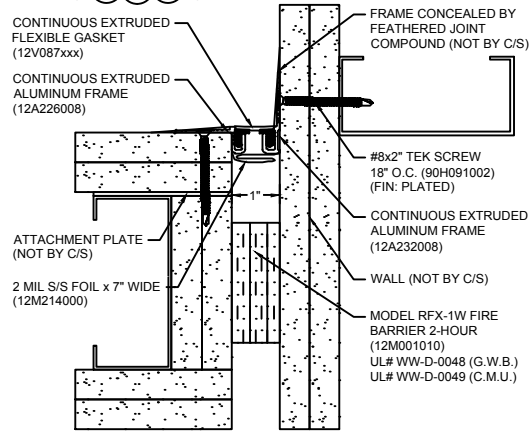

108 BLACK

232 WHITE

AVAILABLE COLORS:

270 GREIGE

136 GRAY

RFX INSULATION BLOCK TO BE CENTERED IN WALL DEPTH EXCEPT WHEN INSTALLED IN CHASE APPLICATION WHERE INSULATION BLOCK TO BE RECESSED 1".

Model: FWFC-100 W/ FB

Construction Specialties
www.c-sgroup.com

6696 Route 405 Highway, Muncy, PA 17756
Phone: (800) 233-8493 / Fax: (570) 546-8022

895 Lakefront Promenade, Mississauga, Ontario L5E 2C2 Canada
Phone: (888) 895-8955 / Fax: (905) 274-6241

DISCLAIMER:

PROJECT:	SCALE: 3" = 1'-0"
CUSTOMER:	DATE:
LOCATION:	JOB NO.:
DRAWN BY:	SHEET NO.: