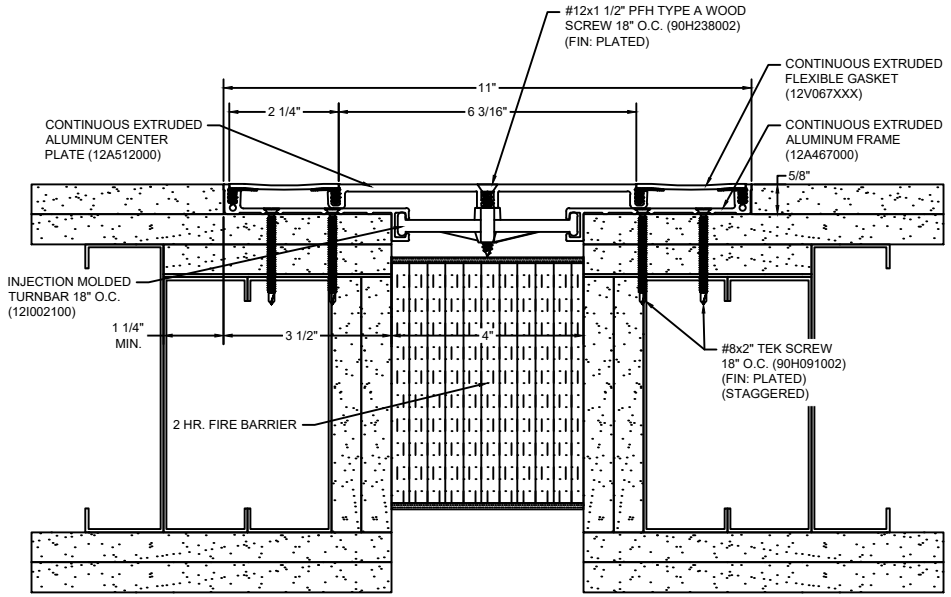

Model: GTW-400 W/ FB

Construction Specialties®
www.c-sgroup.com
6696 Route 405 Highway, Muncy, PA 17756
Phone: (800) 233-8493 / Fax: (570) 546-8022
895 Lakefront Promenade, Mississauga, Ontario L5E 2C2 Canada
Phone: (888) 895-8955 / Fax: (905) 274-6241

© Copyright 2018 Construction Specialties, Inc.

PROJECT:	SCALE: NTS
CUSTOMER:	DATE:
LOCATION:	JOB NO.:
DRAWN BY:	SHEET NO.: