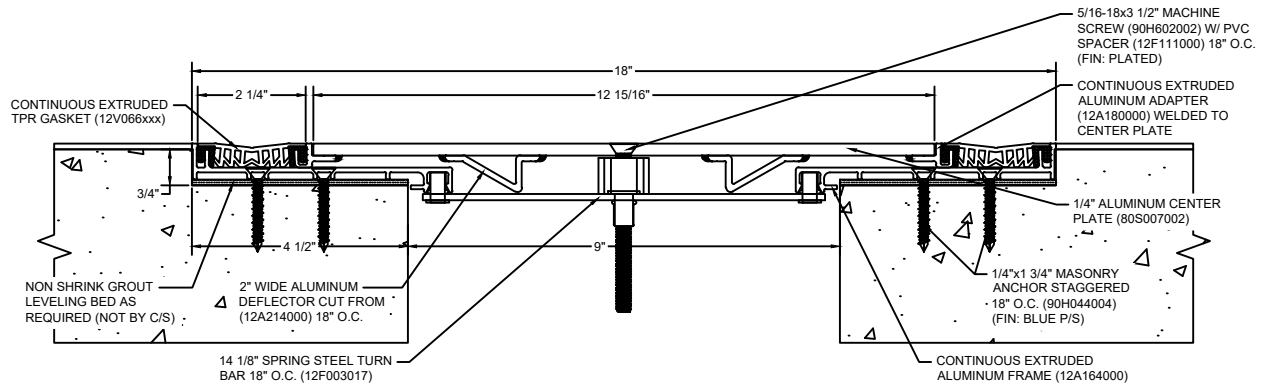

Model: SGP-900

CS **Construction Specialties®**
www.c-sgroup.com
6696 Route 405 Highway, Muncy, PA 17756
Phone: (800) 233-8493 / Fax: (570) 546-8022
895 Lakefront Promenade, Mississauga, Ontario L5E 2C2 Canada
Phone: (888) 895-8955 / Fax: (905) 274-6241

© Copyright 2018 Construction Specialties, Inc.

PROJECT:	SCALE: NTS
CUSTOMER:	DATE:
LOCATION:	JOB NO.:
DRAWN BY:	SHEET NO.: