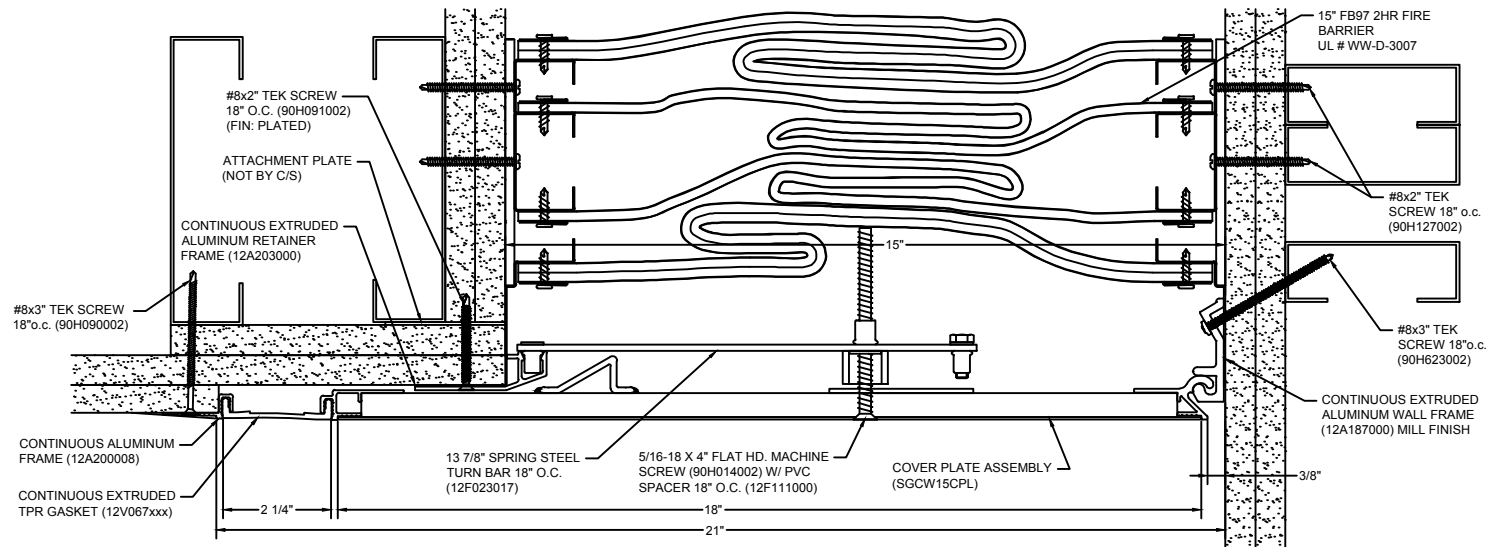

108 BLACK 	232 WHITE 	AVAILABLE COLORS: *** CUSTOM COLORS ARE AVAILABLE AT AN ADDITIONAL CHARGE, SUBJECT TO MINIMUM QUANTITIES. ***	270 GREIGE 	136 GRAY 
---	---	---	--	--

Model: SGWC-1500 W/ FB

 **Construction Specialties**
www.c-sgroup.com
 6696 Route 405 Highway, Muncy, PA 17756
 Phone: (800) 233-8493 / Fax: (570) 546-8022
 895 Lakefront Promenade, Mississauga, Ontario L5E 2C2 Canada
 Phone: (888) 895-8955 / Fax: (905) 274-6241