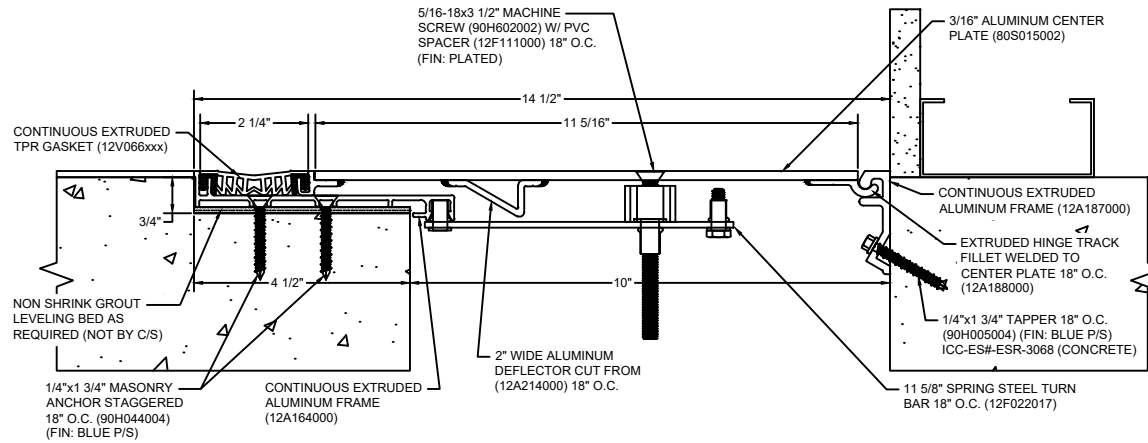

Model: SGPW-1000

CS **Construction Specialties®**
www.c-sgroup.com
6696 Route 405 Highway, Muncy, PA 17756
Phone: (800) 233-8493 / Fax: (570) 546-8022
895 Lakefront Promenade, Mississauga, Ontario L5E 2C2 Canada
Phone: (888) 895-8955 / Fax: (905) 274-6241

© Copyright 2018 Construction Specialties, Inc.

PROJECT:	SCALE: NTS
CUSTOMER:	DATE:
LOCATION:	JOB NO.:
DRAWN BY:	SHEET NO.: